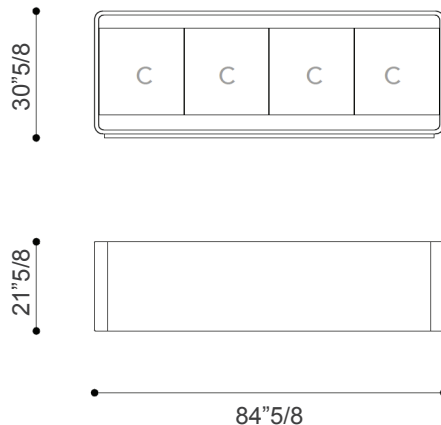

## *Description*

Sideboard with structure in shaped rounded wood in Bronze finish or in satin metallic finish: brass, dark brass, titanium. With 4 suspended doors with push-pull opening. Equipped with glass shelves. Wooden doors in Canaletto walnut, Canaletto Henné, Oakwood Beluga or shiny Ebony. Equipped with glass shelves on the sides. Optional drawer in the central compartment. Made in Italy.

## *Dimensions*

84"5/8W x 21"5/8D x 30"5/8H