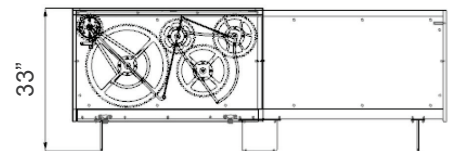

### *Description*

Sideboard with wooden structure and external cover in lacquered or etched lacquered glass. With 2 sliding doors, one matching the structure and the other one with mesh glass and working metal gears in mixed brass and titanium finishing. Metal legs in satin finish brass or titanium.

### *Dimensions*

86"5/8W x 19"5/8D x 33"H