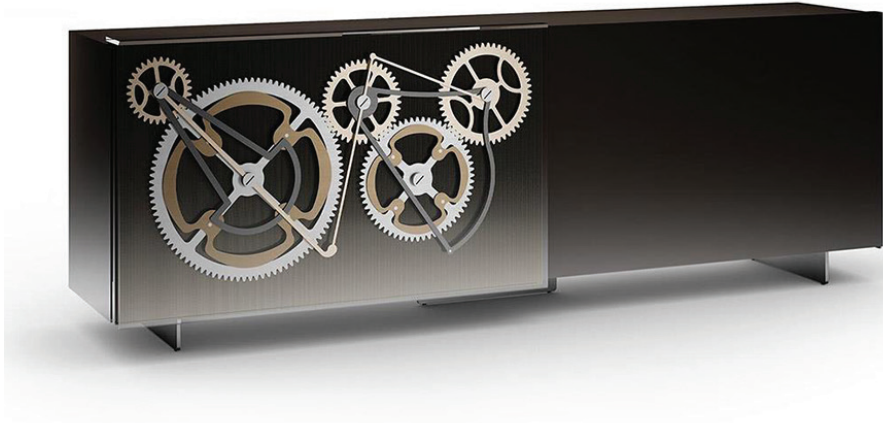

## Big Ben

*Design: Riccardo Lucatello*

### *Description*

Sideboard with wooden structure and external cover in lacquered or etched lacquered glass. With 2 sliding doors, one matching the structure and the other one with mesh glass and working metal gears in mixed brass and titanium finishing. Metal legs in satin finish brass or titanium.

### *Dimensions*

86"5/8W x 19"5/8D x 33"H

### *Finishes and materials*

**Structure & 1 Door:** Wood with external cover in lacquered or etched lacquered glass.

**Special Door:** Mesh glass with working metal gears in mixed brass and titanium finish.