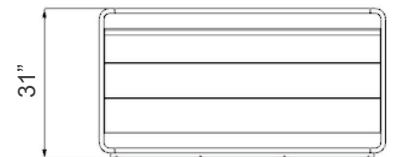

Oh

Design: Tulczinsky

Description

Dresser with structure in shaped rounded wood in satin metallic finish: brass, dark brass, titanium, dark titanium. With 3 drawers in Canaletto walnut, Oakwood Beluga, shiny Ebony or covered in Leather Naturele or Nabuk with Emerald quilting.

Dimensions

59"W x 21"5/8" x 31"H

Finishes and materials

Structure: Wood with satin finish: brass (104M), dark brass (105M), titanium (101M), dark titanium (102M).

Drawers: Canaletto walnut, Oakwood Beluga, shiny Ebony or covered in Leather Naturele or Nabuk with Emerald quilting.