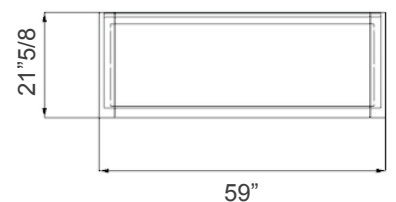

Oh

Design: Tulczinsky

Description

Dresser with structure in shaped rounded wood in satin metallic finish: brass, dark brass, titanium, dark titanium. With 3 drawers in Canaletto walnut, Oakwood Beluga, shiny Ebony or covered in Leather Naturele or Nabuk with Emerald quilting.

Dimensions

59"W x 21"5/8" x 31"H

Finishes and materials

Structure: Wood with satin finish: brass (104M), dark brass (105M), titanium (101M), dark titanium (102M).

Drawers: Canaletto walnut, Oakwood Beluga, shiny Ebony or covered in Leather Naturele or Nabuk with Emerald quilting.