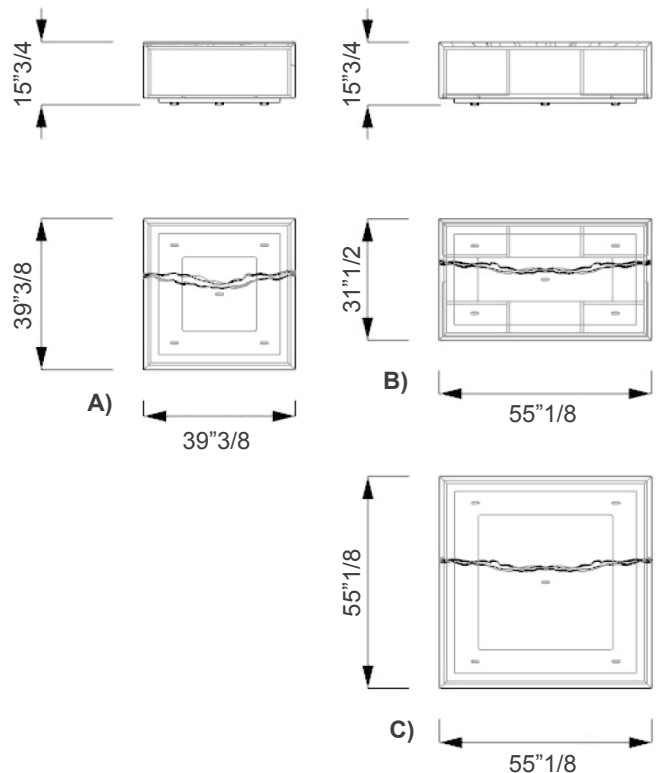

Impact

Description

Coffee table in shiny lacquered wood in latte or nero beluga color with decoration in gold finish.

Dimensions

- A) 39"3/8W x 39"3/8D x 15"3/4H
- B) 55"1/8W x 31"1/2D x 15"3/4H
- C) 55"1/8W x 55"1/8D x 15"3/4H