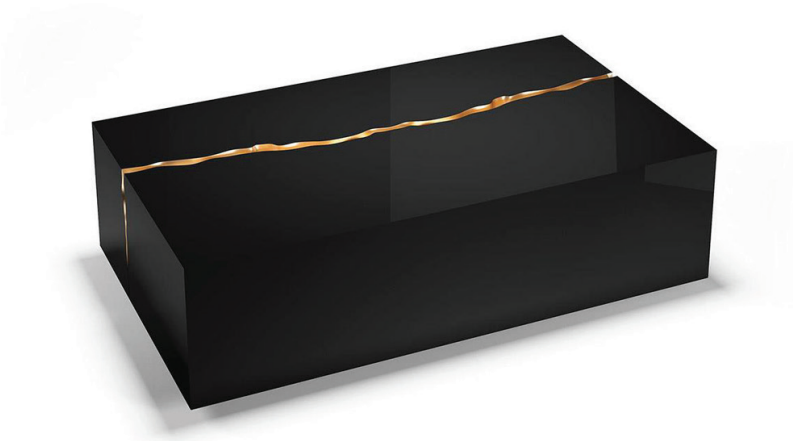

Impact

Description

Coffee table in shiny lacquered wood in latte or nero beluga color with decoration in gold finish.

Dimensions

- A) 39"3/8W x 39"3/8D x 15"3/4H
- B) 55"1/8W x 31"1/2D x 15"3/4H
- C) 55"1/8W x 55"1/8D x 15"3/4H

Finishes and materials

Structure: Shiny lacquered wood in latte or nero beluga color.

Decoration: Gold finish.

(For more specifications, please refer to "Finishes & Materials")