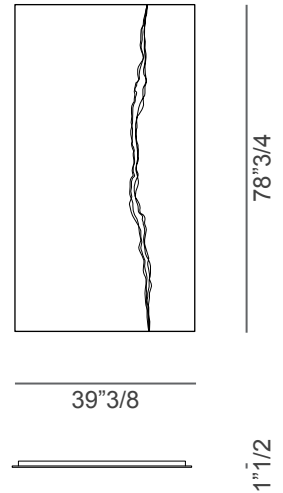

Impact

Dimensions

A: 35"3/8H x 35"3/8W x 1"1/2D

B: 47"1/4H x 47"1/4W x 1"1/2D

C: 63"H x 35"3/8W x 1"1/2D

D: 78"3/4H x 39"3/8W x 1"1/2D

A

B

C

D

* For more specifications, please refer to the "Finishes & Materials" PDF