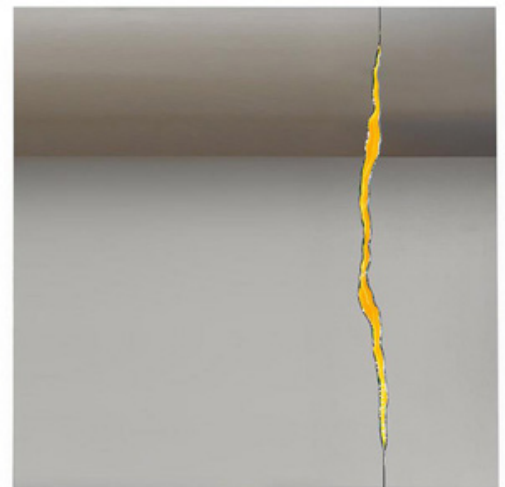

Impact

Description

Mirror in extra clear 1/4" thick glass with decoration in gold or in satin brass finish. Optional LED lighting. Made in Italy.

Finishes & Materials

Mirror: Extra clear glass, 1/4" thick.
Decoration: Lacquered wood in Gold or Satin Brass finish.

* For more specifications, please refer to the "Finishes & Materials" PDF

Impact

Dimensions

A: 35"3/8H x 35"3/8W x 1"1/2D

B: 47"1/4H x 47"1/4W x 1"1/2D

C: 63"H x 35"3/8W x 1"1/2D

D: 78"3/4H x 39"3/8W x 1"1/2D