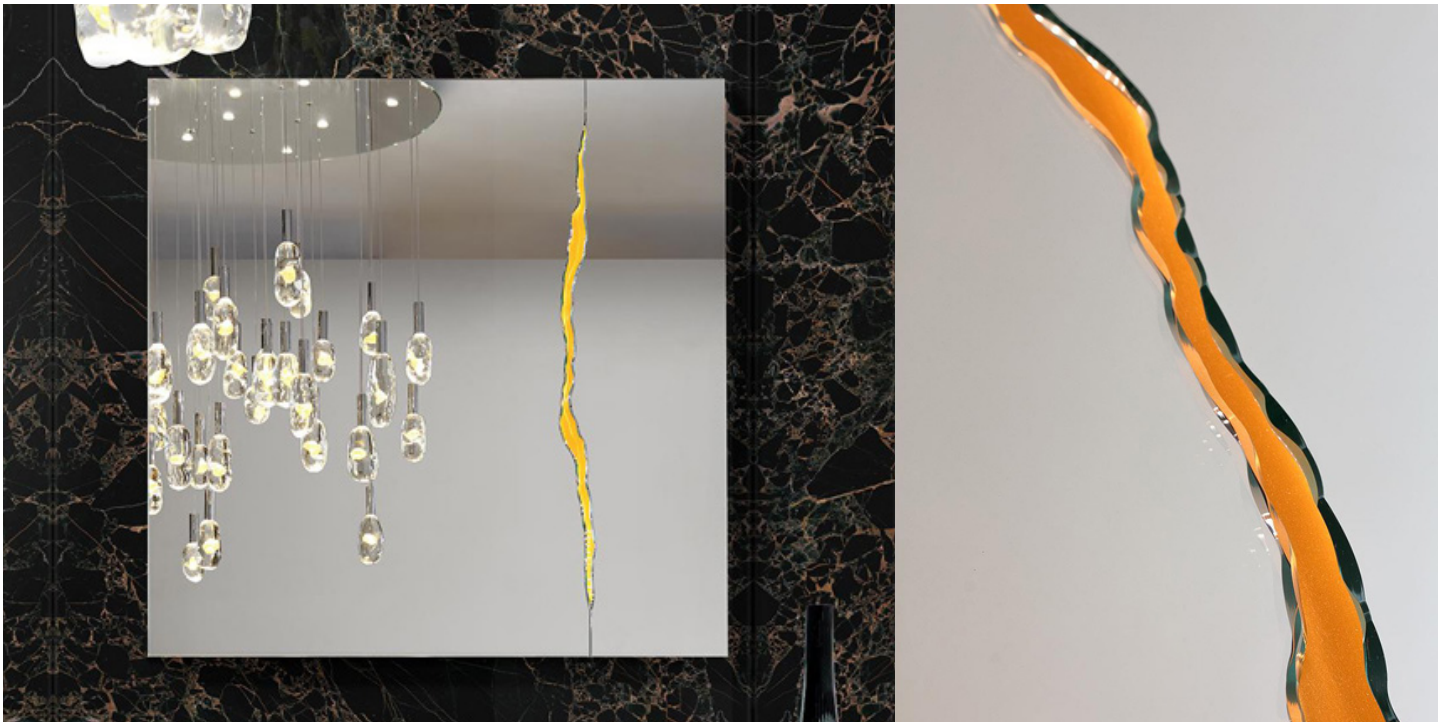

Impact

Description

Mirror in extra clear 1/4" thick glass with decoration in gold or in satin brass finish. Optional LED lighting. Made in Italy.

Finishes & Materials

Mirror: Extra clear glass, 1/4" thick.
Decoration: Lacquered wood in Gold or Satin Brass finish.

* For more specifications, please refer to the "Finishes & Materials" PDF

Impact

Dimensions

A: 35"3/8H x 35"3/8W x 1"1/2D

B: 47"1/4H x 47"1/4W x 1"1/2D

C: 63"H x 35"3/8W x 1"1/2D

D: 78"3/4H x 39"3/8W x 1"1/2D