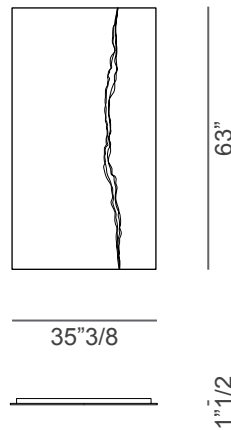

Impact

Dimensions

A: 35"3/8H x 35"3/8W x 1"1/2D

B: 47"1/4H x 47"1/4W x 1"1/2D

C: 63"H x 35"3/8W x 1"1/2D

D: 78"3/4H x 39"3/8W x 1"1/2D

A

B

C

D

* For more specifications, please refer to the "Finishes & Materials" PDF