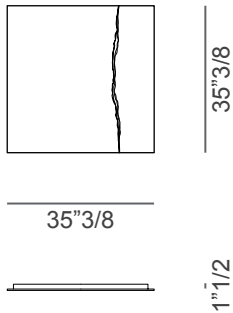

Impact

Dimensions

A: 35"3/8H x 35"3/8W x 1"1/2D

B: 47"1/4H x 47"1/4W x 1"1/2D

C: 63"H x 35"3/8W x 1"1/2D

D: 78"3/4H x 39"3/8W x 1"1/2D

A

B