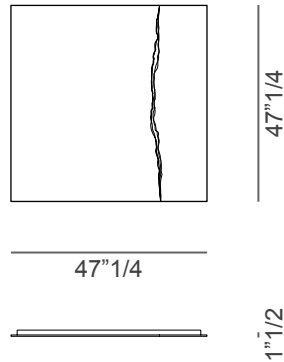

Impact

Dimensions

A: 35"3/8H x 35"3/8W x 1"1/2D

B: 47"1/4H x 47"1/4W x 1"1/2D

C: 63"H x 35"3/8W x 1"1/2D

D: 78"3/4H x 39"3/8W x 1"1/2D

A

B

C

D

* For more specifications, please refer to the "Finishes & Materials" PDF