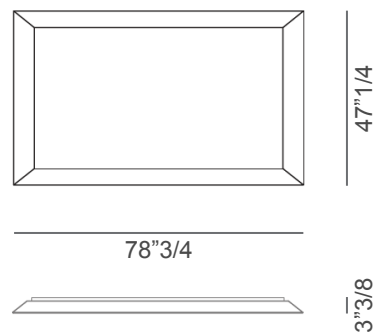

* For more specifications, please refer to the "Finishes & Materials" PDF