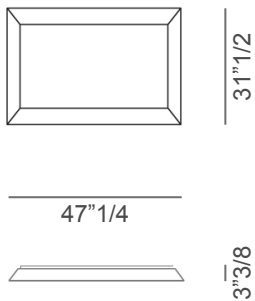

Prisma

Description

Mirror in extra clear glass with frame in mirror or lacquered glass. Various sizes available. Optional LED lighting between the mirror and the frame. Made in Italy.

* For more specifications, please refer to the "Finishes & Materials" PDF

Prisma

Dimensions

A: 47"1/4W x 3"3/8D x 31"1/2H

B: 63"W x 3"3/8D x 47"1/4H

C: 78"3/4W x 3"3/8D x 31"1/2H

D: 78"3/4W x 3"3/8D x 47"1/4H

A

B