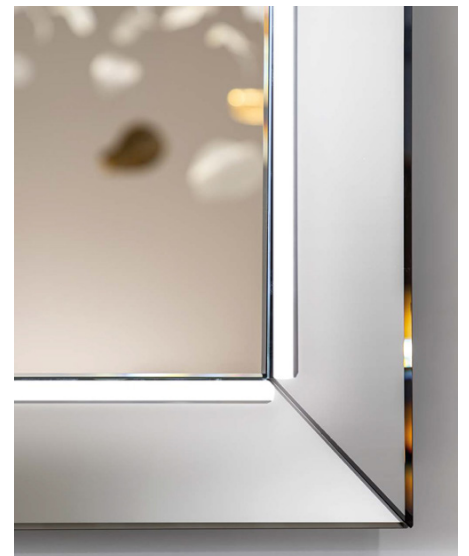

Prisma

Description

Mirror in extra clear glass with frame in mirror or lacquered glass. Various sizes available. Optional LED lighting between the mirror and the frame. Made in Italy.

* For more specifications, please refer to the "Finishes & Materials" PDF

Prisma

Dimensions

A: 47"1/4W x 3"3/8D x 31"1/2H

B: 63"W x 3"3/8D x 47"1/4H

C: 78"3/4W x 3"3/8D x 31"1/2H

D: 78"3/4W x 3"3/8D x 47"1/4H

A

B