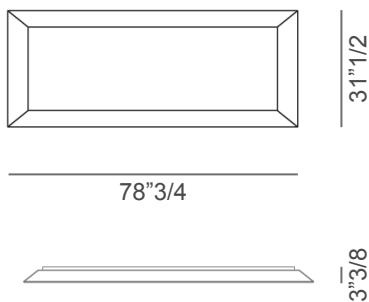

Prisma

Dimensions

A: 47"1/4W x 3"3/8D x 31"1/2H

B: 63"W x 3"3/8D x 47"1/4H

C: 78"3/4W x 3"3/8D x 31"1/2H

D: 78"3/4W x 3"3/8D x 47"1/4H

A

B

C

D

* For more specifications, please refer to the "Finishes & Materials" PDF