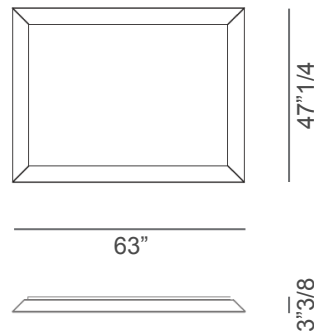

Prisma

Description

Mirror in extra clear glass with frame in mirror or lacquered glass. Various sizes available. Optional LED lighting between the mirror and the frame. Made in Italy.

* For more specifications, please refer to the "Finishes & Materials" PDF

Prisma

Dimensions

A: 47"1/4W x 3"3/8D x 31"1/2H

B: 63"W x 3"3/8D x 47"1/4H

C: 78"3/4W x 3"3/8D x 31"1/2H

D: 78"3/4W x 3"3/8D x 47"1/4H

A

B