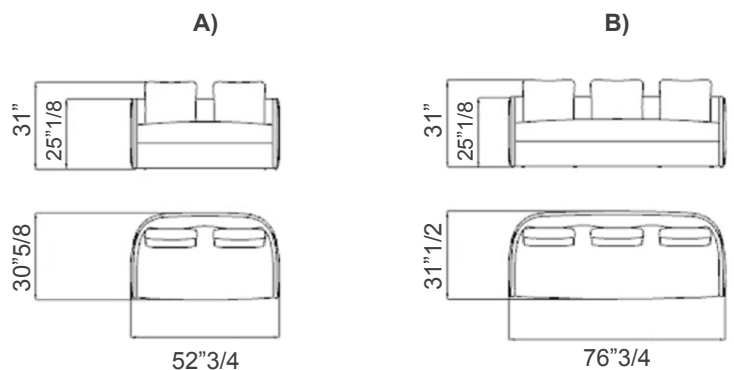

Aura

Design: Emanuele Missaglia

Description

Sofa with polyurethane foam padding of different densities and internal wooden structure. Diamond convex details on the sides created by the crossed stitching and double piping all around the sofa. Back cushion in goose feather with rigid polyurethane insert. Covered in Fabric, Leather or combined.

Dimensions

A) 2-seater: 52"3/4W x 30"5/8D x 31"H
Armrest height: 25"1/8

B) 3-seater: 76"3/4W x 31"1/2D x 31"H
Armrest height: 25"1/8

Finishes and materials

Structure: Padded wood.

Cover: Fabric Cat. Extra - Amsterdam, Combined: Exterior in Fabric Amsterdam, Interior in Leather C/Nabuk or in Leather Cat. C, Leather Nabuk or Leather Colorata.