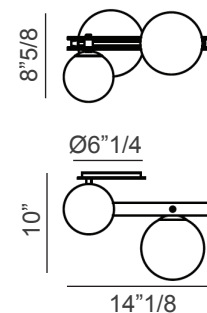

## *Description*

Wall lamp with frame in burnished steel and details in brushed brass. Lampshades in blown satin white glass. Made in Italy.

## *Dimensions*

14"1/8W x 10"D x 8"5/8H