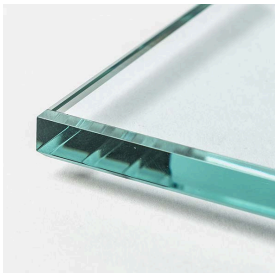

LAMPSHADES

Borosilicate Glass

Transparent