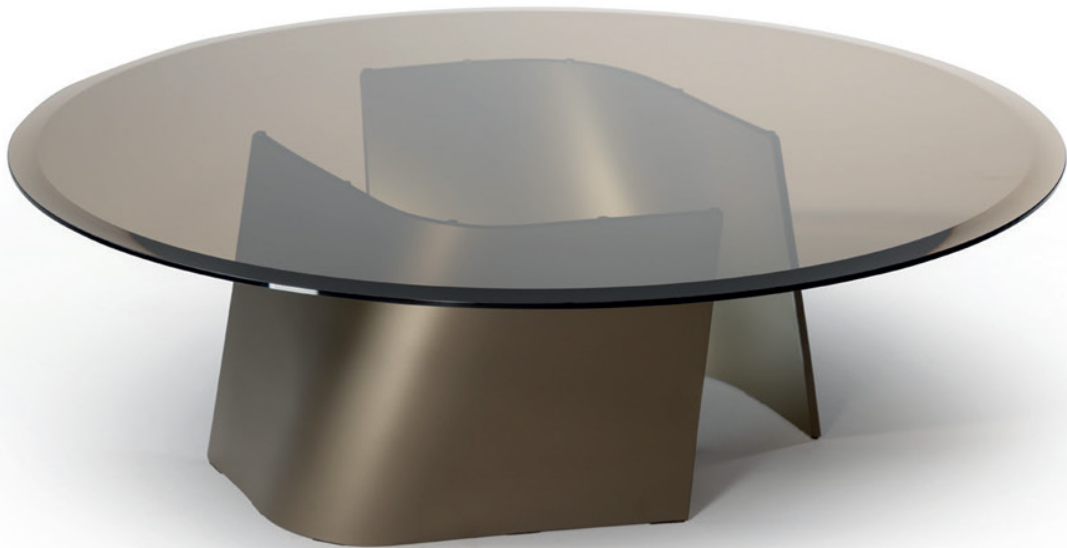

Esse

Design: Tulczinsky

Description

Coffee table with base in 1/2" thick extra-clear curved glass with Bronze, Satin Brass, Dark Brass or Titanium finish. 3/8" thick top in bronze glass with 1"1/8 bevel. Model 1 with 2 bases suitable for round, square or rectangular top. Model 2 with 1 single base for oval shaped tops. Made in Italy.

Finishes & Materials

Base: 1/2" thick extra-clear curved glass with Bronze, Satin Brass, Dark Brass or Titanium finish.
Top: 3/8" thick Bronze glass with 1"1/8 bevel.

* For more specifications, please refer to the "Finishes & Materials" PDF

Esse

Dimensions

A: 47"1/4W x 47"1/4D x 14"5/8H

B: 47"1/4W x 31"1/2D x 14"5/8H

C: Ø47"1/4 x 14"5/8H

D: 51"1/8W x 27"1/2D x 14"5/8H

E: 55"1/8W x 31"1/2D x 14"5/8H

MODEL 1