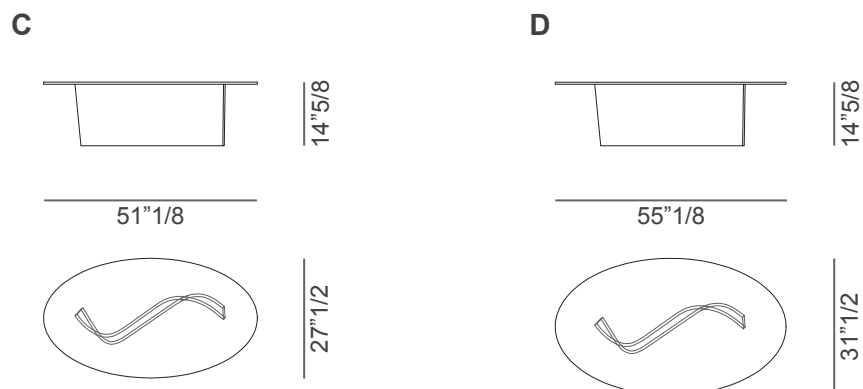

MODEL 2

* For more specifications, please refer to the "Finishes & Materials" PDF