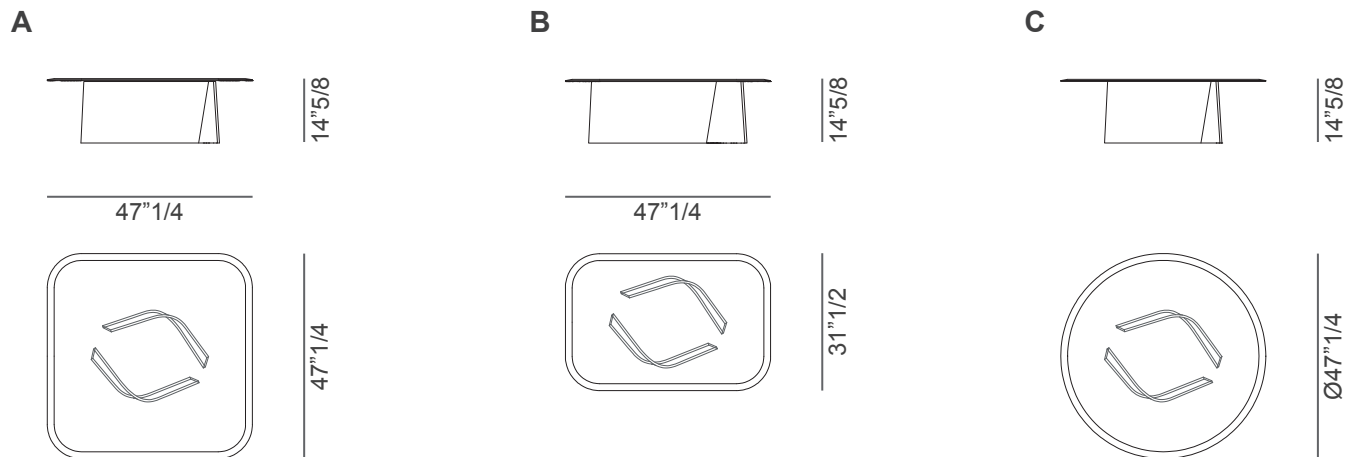

Esse

Design: Tulczinsky

Description

Coffee table with base in 1/2" thick extra-clear curved glass with Bronze, Satin Brass, Dark Brass or Titanium finish. 3/8" thick top in bronze glass with 1"1/8 bevel. Model 1 with 2 bases suitable for round, square or rectangular top. Model 2 with 1 single base for oval shaped tops. Made in Italy.

Esse

Dimensions

A: 47"1/4W x 47"1/4D x 14"5/8H

B: 47"1/4W x 31"1/2D x 14"5/8H

C: Ø47"1/4 x 14"5/8H

D: 51"1/8W x 27"1/2D x 14"5/8H

E: 55"1/8W x 31"1/2D x 14"5/8H

MODEL 1