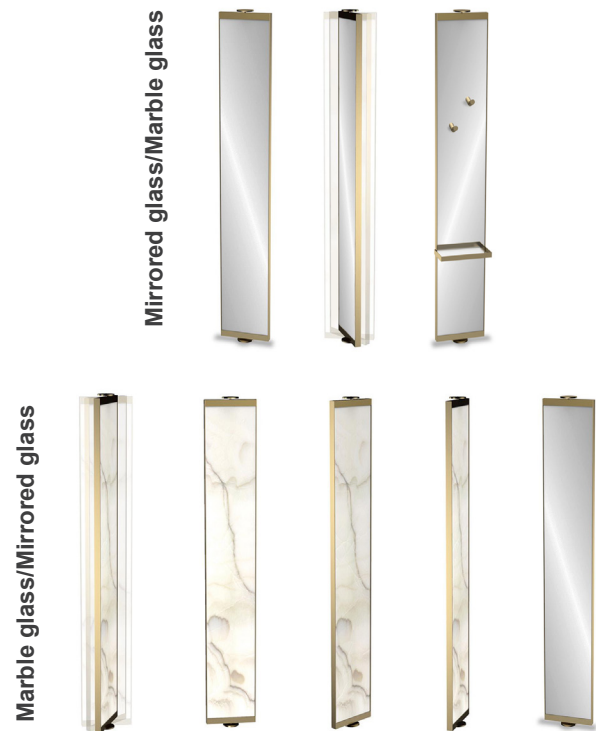

Oh

Description

360° swiveling mirror with structure in Bronze finish, covered on the 2 sides in Mirror glass or one side in Mirror glass and the other in Marble glass. The side in Mirror glass can be plain or have 2 hooks and a shelf. If both sides are in Mirror glass, one is plain and the other one has the hooks and shelf. Made in Italy.

Dimensions

Panel area: 16"1/8W x 94"1/2H x 2"D
Total height: 106"1/4. With shelf depth is 7"7/8

Finishes and materials

Structure: Bronze finish.

Panels: Marble glass (side A&B) / Mirrored glass (side B).

(For more specifications, please refer to "Finishes & Materials")