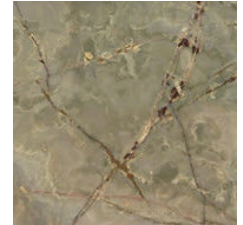

Product: Oh Console

TOP

Marble glass

Calacatta

Calacatta Oro

Onice Bianco

Onice Oro

Onice Verde

Onice Pesca

Marmo di Cesare

Grigio Carnico

Emperador Dark

Grey Saint Laurent

Orange Black

Sahara

Zebrino

Amani Grigio

Amani Daino

BASE

Extra-clear glass

Bronze (100M)

Satin Brass (104M)

Satin Dark Brass (105M)

Satin Titanium (101M)