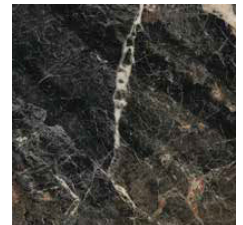

Onice Pesca

Marmo di Cesare

Grigio Carnico

Emperador Dark

Grey Saint Laurent

Orange Black

Sahara

Zebrino

Amani Grigio

Amani Daino

BASE

Extra-clear glass

Bronze (100M)

Satin Brass (104M)

Satin Dark Brass (105M)

Satin Titanium (101M)