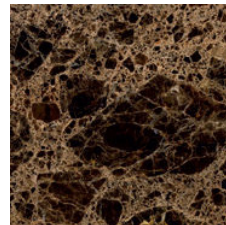

Product: Oh Console

TOP

Marble glass

Calacatta

Calacatta Oro

Onice Bianco

Onice Oro

Onice Verde

Onice Pesca

Marmo di Cesare

Grigio Carnico

Emperador Dark

Grey Saint Laurent

Orange Black

Sahara

Zebrino

Amani Grigio

Amani Daino

BASE

Extra-clear glass

Bronze (100M)

Satin Brass (104M)

Satin Dark Brass (105M)

Satin Titanium (101M)