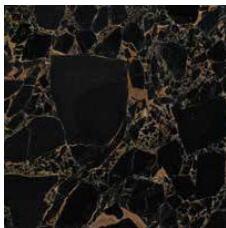

Onice Pesca

Marmo di Cesare

Grigio Carnico

Emperador Dark

Grey Saint Laurent

Orange Black

Sahara

Zebrino

Amani Grigio

Amani Daino

BASE

Extra-clear glass

Bronze (100M)

Satin Brass (104M)

Satin Dark Brass (105M)

Satin Titanium (101M)