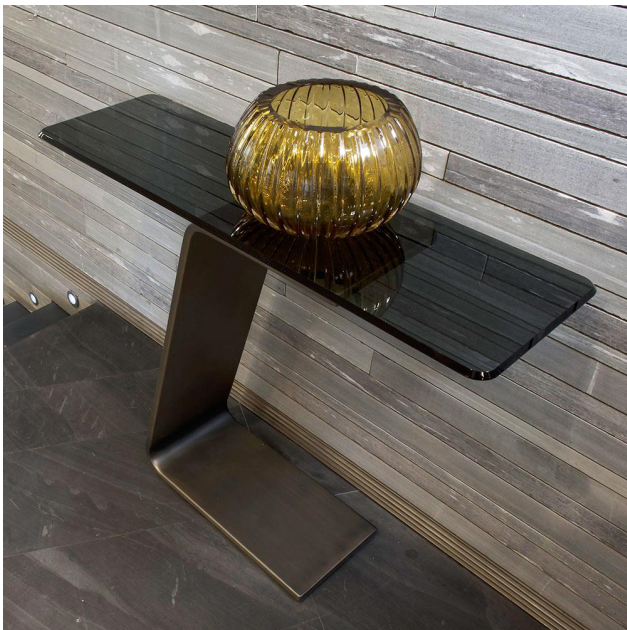

## *Description*

Console with base in curved extra-clear glass in Bronze finish or in satin finish: brass, dark brass or titanium. Top in Smoked glass with 45° bevel. Made in Italy.

## *Dimensions*

A) 39"3/8W x 11"7/8D x 30"H  
B) 47"1/4W x 15"3/4D x 30"H

## *Finishes and materials*

**Top:** Smoked glass, 3/8" thick, 45° bevel.

**Base:** Extra-clear glass, 5/8" thick, Bronze (100M) finish.

(For more specifications, please refer to "Finishes & Materials")