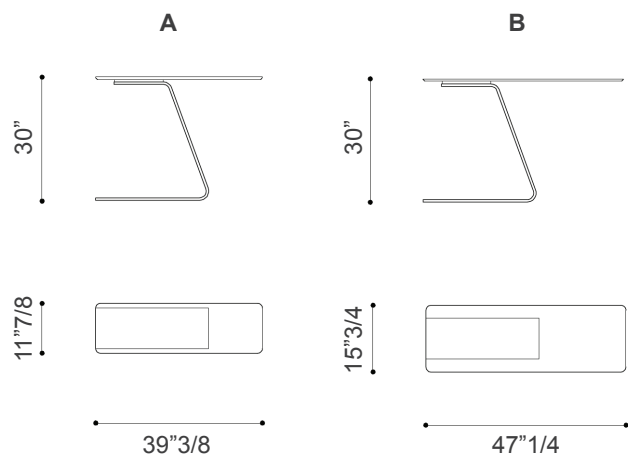

## *Description*

Console with base in curved extra-clear glass in Bronze finish or in satin finish: brass, dark brass or titanium. Top in Smoked glass with 45° bevel. Made in Italy.

## *Dimensions*

A) 39"3/8W x 11"7/8D x 30"H  
B) 47"1/4W x 15"3/4D x 30"H

## *Finishes and materials*

**Top:** Smoked glass, 3/8" thick, 45° bevel.

**Base:** Extra-clear glass, 5/8" thick, Bronze (100M) finish.

(For more specifications, please refer to "Finishes & Materials")