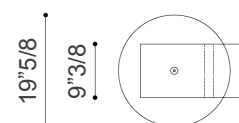

Dimensions

19"5/8W x 22"3/8D x 20"1/2H

Finishes and materials

Top: Marble glass. 5/64" + 5"/16" thick.

Base: Extra-clear glass, 5/8" thick, Bronze (100M) finish.

(For more specifications, please refer to "Finishes & Materials")