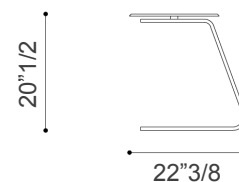

Oh

Design: Tulczinsky

Description

Side table with base in curved extra-clear glass in Bronze finish or in satin finish: brass, dark brass or titanium. Top in Marble glass with polished edges. Made in Italy.

Dimensions

19"5/8W x 22"3/8D x 20"1/2H

Finishes and materials

Top: Marble glass. 5/64" + 5"/16" thick.

Base: Extra-clear glass, 5/8" thick, Bronze (100M) finish.

(For more specifications, please refer to "Finishes & Materials")