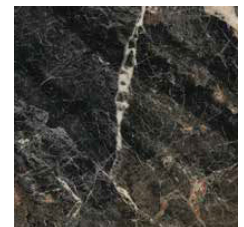

Onice Pesca

Marmo di Cesare

Grigio Carnico

Emperador Dark

Grey Saint Laurent

Orange Black

Sahara

Zebrino

Amani Grigio

Amani Daino

BASE

Extra-clear glass

Bronze (100M)

Satin Brass (104M)

Satin Dark Brass (105M)

Satin Titanium (101M)