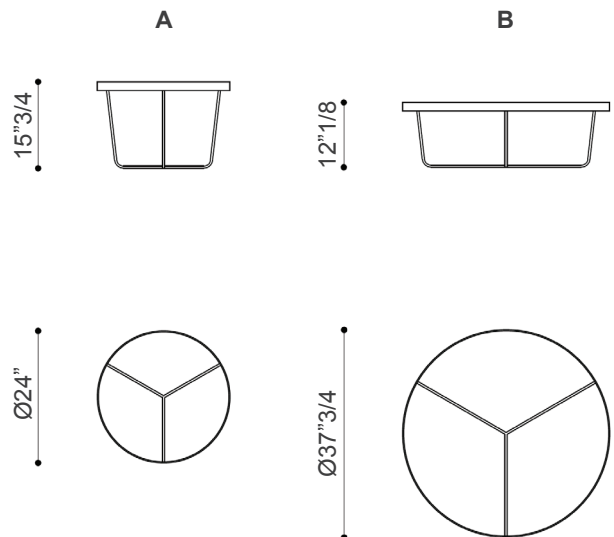

### Description

Coffee table with metal structure in Bronze finish. Top in Marble glass or in ART Marble glass with polished edges. Made in Italy.

### Dimensions

- A)  $\text{Ø}24'' \times 15''\frac{3}{4}H$   
B)  $\text{Ø}37''\frac{3}{4} \times 12''\frac{1}{8}H$