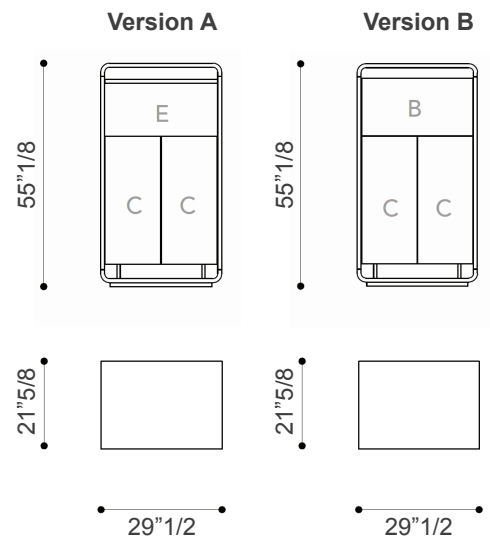

Oh

Design: Tulczinsky

Description

Cupboard with structure in shaped rounded wood with Bronze finish or with satin brass, dark brass or titanium finish. 2 suspended doors with push-pull opening in Canaletto walnut, Canaletto Henné, Oakwood Beluga or shiny Ebony. Equipped with glass shelves. Available in two versions: A) with 2 doors and one open space or B) with 2 doors and one flap. Made in Italy.

Dimensions

29"1/2W x 21"5/8D x 55"1/8H

Finishes and materials

Structure: Wood with Bronze finish.

Doors: Canaletto walnut, Canaletto Henné, Oakwood Beluga or shiny Ebony.

(For more specifications, please refer to "Finishes & Materials")