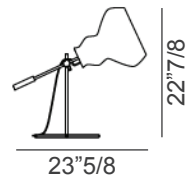

## *Description*

Table lamp with structure in metal, finishes brass, titanium or varnished micaceous brown. Lampshades in glass, bronze or grey outside and white inside. Cable at sight available in red and grey. 50/60Hz max 60W E26 incandescent light bulbs. Made in Italy.

## *Dimensions*

23"5/8W x 11"3/8D x 22"7/8H