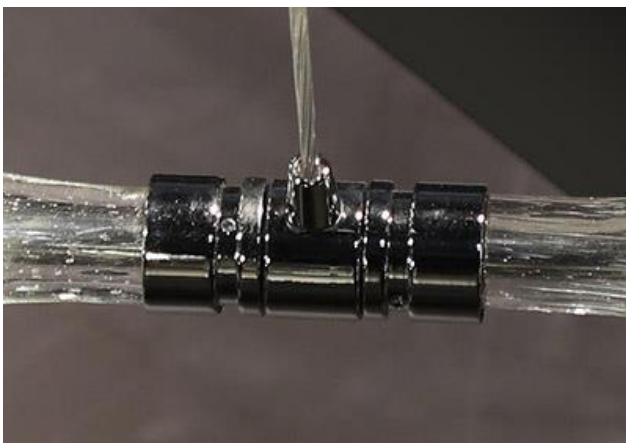

Product: Firefly Suspension Lamp

LAMPSHADE

Glass

Transparent

JOINTS

Metal

Chromed