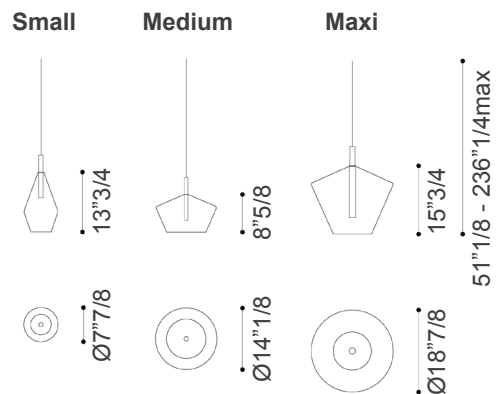

24 Gradi

Design: Tulczinsky

Description

Suspension lamp in blown transparent glass.
Support in polished steel.
LED lighting system (5W / 8W G9 110-240V).
Made in Italy.

Dimensions

Small) Ø7"7/8 x 13"3/4
Medium) Ø14"1/8 x 8"5/8
Maxi) Ø18"7/8 x 15"3/4
Adjustable height. Min.: 51"1/8. Max.: 236"1/4