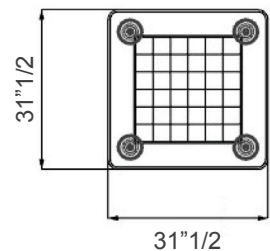

Dimensions

31"1/2W x 31"1/2D x 23"1/4H

Finishes and materials

Legs: Transparent or colored Murano glass, or transparent or gold ribbed glass.

Cover: Fabric or Leather.

(For more specifications, please refer to "Finishes & Materials")