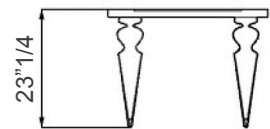

Scacchi

Design: Riccardo Lucatello

Description

Game table with transparent, black, blue-grey, amber, red, amethyst or tobacco Murano glass legs. Legs also available in ribbed glass, transparent or gold. Wooden top with rounded corners in satin finish: brass, dark brass or titanium and inlay in Marble glass with chessboard design. Made in Italy.

Dimensions

31"1/2W x 31"1/2D x 23"1/4H

Finishes and materials

Legs: Transparent or colored Murano glass, or transparent or gold ribbed glass.

Cover: Fabric or Leather.

(For more specifications, please refer to "Finishes & Materials")