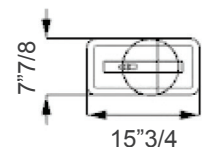

### *Description*

Table lamp with metal structure in brass finish with base in bronze mirror or in titanium with support in smoke mirror. LED lighting (1x3,5W G9 110-240V 3000K).

'Light filter' sphere in borosilicate glass: 1 x Ø7"7/8 in bronze, silver or gold.

### *Dimensions*

15"3/4W x 7"7/8D x 24"H