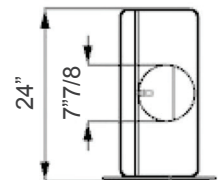

### *Description*

Table lamp with metal structure in brass finish with base in bronze mirror or in titanium with support in smoke mirror. LED lighting (1x3,5W G9 110-240V 3000K).

'Light filter' sphere in borosilicate glass: 1 x Ø7"7/8 in bronze, silver or gold.

### *Dimensions*

15"3/4W x 7"7/8D x 24"H