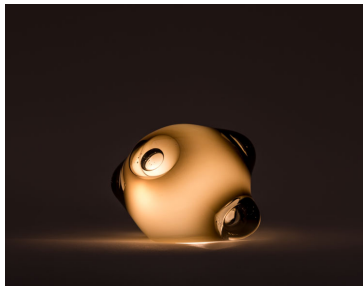

Product: 57 Stem Floor to Ceiling Lamp

PENDANTS

Glass

White opaline

Grey

Dark mirrored

Light mirrored