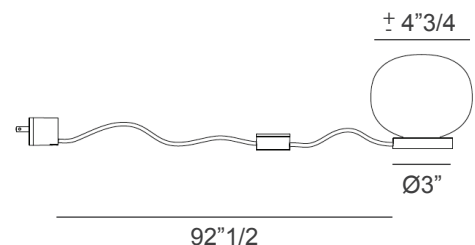

84

Design: Omer Arbel

Description

Table lamp made with blown glass, copper mesh, black flexible cord with brass base and dial control. Power supplies: integral. The table light has a 92"1/2 long flexible cable with dial control for on / off / dimming. There is notch on the back of the pendant base and dial control for wall mounting. A white glass bubble is captured inside a fine copper mesh basket and then plunged into hot clear glass. Air is blown into the matrix to gently push the white glass through the mesh, creating a delicate pillowed form that is suspended inside the thick outer layer of clear glass. Sometimes the copper mesh basket folds and crinkles, adding specificity to each piece. Designed by Bocci.

Dimensions

± 4"3/4W

Base: Ø3"

Cable length: 92"1/2

Finishes and materials

Base: Brass metal.

Pendant: Blown glass and copper mesh.

(For more specifications, please refer to "Finishes & Materials")