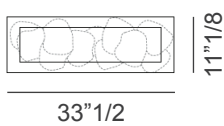

73V

Dimensions

- 73.11V Rectangle:** 33"1/2W x 11"1/8D. With 11 pendants.
- 73.11V Square:** 20"W x 20"D. With 11 pendants.
- 73.16V Rectangle:** 39"3/8W x 14"5/8D. With 16 pendants.
- 73.16V Square:** 23"5/8W x 23"5/8D. With 16 pendants.
- 73.20V Rectangle:** 52"W x 11"7/8D. With 20 pendants.
- 73.28V Rectangle:** 52"W x 17"1/2D. With 28 pendants.
- 73.28V Square:** 29"3/4W x 29"3/4D. With 28 pendants.

Pendant

Pendant: 6"1/2 - 8"W x 7"- 9"H aprox.

Standard

Fixed length.
Random canopies.

73.11V Rectangle

73.11V Square

73.16V Rectangle

73.16V Square

adjustable
up to
118"1/8
standard

adjustable
up to
1200"3/4
custom

73V

73.20V Rectangle

73.28V Rectangle

73.28V Square

adjustable
up to
118" 1/8
standard

adjustable
up to
1200" 3/4
custom