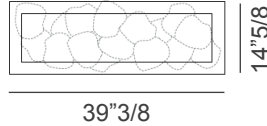

73V

Dimensions

- 73.11V Rectangle:** 33"1/2W x 11"1/8D. With 11 pendants.
- 73.11V Square:** 20"W x 20"D. With 11 pendants.
- 73.16V Rectangle:** 39"3/8W x 14"5/8D. With 16 pendants.
- 73.16V Square:** 23"5/8W x 23"5/8D. With 16 pendants.
- 73.20V Rectangle:** 52"W x 11"7/8D. With 20 pendants.
- 73.28V Rectangle:** 52"W x 17"1/2D. With 28 pendants.
- 73.28V Square:** 29"3/4W x 29"3/4D. With 28 pendants.

Pendant

Pendant: 6"1/2 - 8"W x 7"- 9"H aprox.

Standard

Fixed length.
Random canopies.

73.11V Rectangle

73.11V Square

73.16V Rectangle

73.16V Square

adjustable
up to
118"1/8
standard

adjustable
up to
1200"3/4
custom

73V

73.20V Rectangle

73.28V Rectangle

73.28V Square

adjustable
up to
118" 1/8
standard

adjustable
up to
1200" 3/4
custom