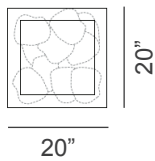

73V

Dimensions

- 73.11V Rectangle:** 33"1/2W x 11"1/8D. With 11 pendants.
- 73.11V Square:** 20"W x 20"D. With 11 pendants.
- 73.16V Rectangle:** 39"3/8W x 14"5/8D. With 16 pendants.
- 73.16V Square:** 23"5/8W x 23"5/8D. With 16 pendants.
- 73.20V Rectangle:** 52"W x 11"7/8D. With 20 pendants.
- 73.28V Rectangle:** 52"W x 17"1/2D. With 28 pendants.
- 73.28V Square:** 29"3/4W x 29"3/4D. With 28 pendants.

Pendant

Pendant: 6"1/2 - 8"W x 7"- 9"H aprox.

Standard

Fixed length.
Random canopies.

73.11V Rectangle

73.11V Square

73.16V Rectangle

73.16V Square

adjustable
up to
118"1/8
standard

adjustable
up to
1200"3/4
custom

73V

73.20V Rectangle

73.28V Rectangle

73.28V Square

adjustable
up to
118" 1/8
standard

adjustable
up to
1200" 3/4
custom