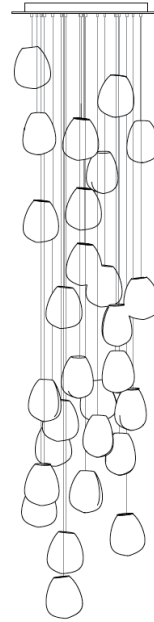

73.28V Square

adjustable
up to
118" 1/8
standard

adjustable
up to
1200" 3/4
custom