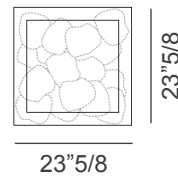

73V

Dimensions

- 73.11V Rectangle:** 33"1/2W x 11"1/8D. With 11 pendants.
- 73.11V Square:** 20"W x 20"D. With 11 pendants.
- 73.16V Rectangle:** 39"3/8W x 14"5/8D. With 16 pendants.
- 73.16V Square:** 23"5/8W x 23"5/8D. With 16 pendants.
- 73.20V Rectangle:** 52"W x 11"7/8D. With 20 pendants.
- 73.28V Rectangle:** 52"W x 17"1/2D. With 28 pendants.
- 73.28V Square:** 29"3/4W x 29"3/4D. With 28 pendants.

Pendant

Pendant: 6"1/2 - 8"W x 7"- 9"H aprox.

Standard

Fixed length.
Random canopies.

73.11V Rectangle

73.11V Square

73.16V Rectangle

73.16V Square

adjustable
up to
118"1/8
standard

adjustable
up to
1200"3/4
custom

73V

73.20V Rectangle

73.28V Rectangle

73.28V Square

adjustable
up to
118" 1/8
standard

adjustable
up to
1200" 3/4
custom