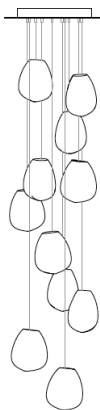

73V

Design: Omer Arbel

Description

Suspension lamp with braided metal coaxial cable and brushed nickel or white powder coated canopy. It is created as the result from blowing molten glass into a folded, heat-resistant ceramic fabric. The resulting shape has a formal and textural expression intuitively associated with fabric, which becomes permanent as it cools. A light source is positioned at the top of each pendant, accentuating the volumetric perception of the piece as well as the gradation of colour. Pendants available in Clear, grey 1, purple 1, blue 1, opaque white 1, opaque green 1 and opaque blue 1. Designed by Bocci.

Finishes and materials

Structure: Braided metal coaxial cable.

Canopy: Brushed nickel or white powder coated.

Pendants: Clear, grey 1, purple 1, blue 1, opaque white 1, opaque green 1 and opaque blue 1.

(For more specifications, please refer to "Finishes & Materials")

73V

Dimensions

- 73.11V Rectangle:** 33"1/2W x 11"1/8D. With 11 pendants.
- 73.11V Square:** 20"W x 20"D. With 11 pendants.
- 73.16V Rectangle:** 39"3/8W x 14"5/8D. With 16 pendants.
- 73.16V Square:** 23"5/8W x 23"5/8D. With 16 pendants.
- 73.20V Rectangle:** 52"W x 11"7/8D. With 20 pendants.
- 73.28V Rectangle:** 52"W x 17"1/2D. With 28 pendants.
- 73.28V Square:** 29"3/4W x 29"3/4D. With 28 pendants.

Pendant

Pendant: 6"1/2 - 8"W x 7"- 9"H aprox.

Standard

Fixed length.
Random canopies.

73.11V Rectangle

73.11V Square

73.16V Rectangle

73.16V Square