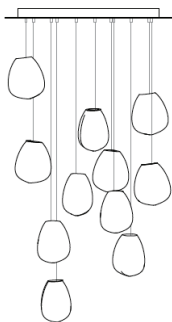

73V

Design: Omer Arbel

Description

Suspension lamp with braided metal coaxial cable and brushed nickel or white powder coated canopy. It is created as the result from blowing molten glass into a folded, heat-resistant ceramic fabric. The resulting shape has a formal and textural expression intuitively associated with fabric, which becomes permanent as it cools. A light source is positioned at the top of each pendant, accentuating the volumetric perception of the piece as well as the gradation of colour. Pendants available in Clear, grey 1, purple 1, blue 1, opaque white 1, opaque green 1 and opaque blue 1. Designed by Bocci.

Finishes and materials

Structure: Braided metal coaxial cable.

Canopy: Brushed nickel or white powder coated.

Pendants: Clear, grey 1, purple 1, blue 1, opaque white 1, opaque green 1 and opaque blue 1.

(For more specifications, please refer to "Finishes & Materials")

73V

Dimensions

- 73.11V Rectangle:** 33"1/2W x 11"1/8D. With 11 pendants.
- 73.11V Square:** 20"W x 20"D. With 11 pendants.
- 73.16V Rectangle:** 39"3/8W x 14"5/8D. With 16 pendants.
- 73.16V Square:** 23"5/8W x 23"5/8D. With 16 pendants.
- 73.20V Rectangle:** 52"W x 11"7/8D. With 20 pendants.
- 73.28V Rectangle:** 52"W x 17"1/2D. With 28 pendants.
- 73.28V Square:** 29"3/4W x 29"3/4D. With 28 pendants.

Pendant

Pendant: 6"1/2 - 8"W x 7"- 9"H aprox.

Standard

Fixed length.
Random canopies.

73.11V Rectangle

73.11V Square

73.16V Rectangle

73.16V Square