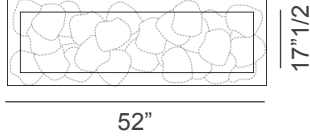

73V

Dimensions

- 73.11V Rectangle:** 33"1/2W x 11"1/8D. With 11 pendants.
- 73.11V Square:** 20"W x 20"D. With 11 pendants.
- 73.16V Rectangle:** 39"3/8W x 14"5/8D. With 16 pendants.
- 73.16V Square:** 23"5/8W x 23"5/8D. With 16 pendants.
- 73.20V Rectangle:** 52"W x 11"7/8D. With 20 pendants.
- 73.28V Rectangle:** 52"W x 17"1/2D. With 28 pendants.
- 73.28V Square:** 29"3/4W x 29"3/4D. With 28 pendants.

Pendant

Pendant: 6"1/2 - 8"W x 7"- 9"H aprox.

Standard

Fixed length.
Random canopies.

73.11V Rectangle

73.11V Square

73.16V Rectangle

73.16V Square

adjustable
up to
118"1/8
standard

adjustable
up to
1200"3/4
custom

73V

73.20V Rectangle

73.28V Rectangle

73.28V Square

adjustable
up to
118" 1/8
standard

adjustable
up to
1200" 3/4
custom