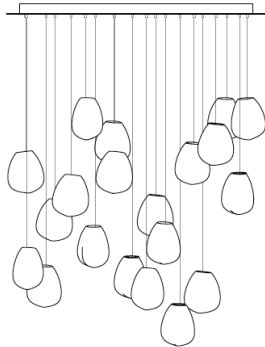

73V

73.20V Rectangle