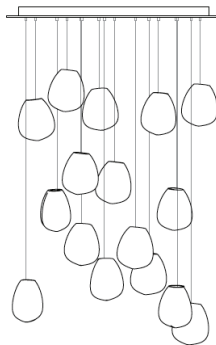

73V

Design: Omer Arbel

Description

Suspension lamp with braided metal coaxial cable and brushed nickel or white powder coated canopy. It is created as the result from blowing molten glass into a folded, heat-resistant ceramic fabric. The resulting shape has a formal and textural expression intuitively associated with fabric, which becomes permanent as it cools. A light source is positioned at the top of each pendant, accentuating the volumetric perception of the piece as well as the gradation of colour. Pendants available in Clear, grey 1, purple 1, blue 1, opaque white 1, opaque green 1 and opaque blue 1. Designed by Bocci.

Finishes and materials

Structure: Braided metal coaxial cable.

Canopy: Brushed nickel or white powder coated.

Pendants: Clear, grey 1, purple 1, blue 1, opaque white 1, opaque green 1 and opaque blue 1.

(For more specifications, please refer to "Finishes & Materials")

73V

Dimensions

- 73.11V Rectangle:** 33"1/2W x 11"1/8D. With 11 pendants.
- 73.11V Square:** 20"W x 20"D. With 11 pendants.
- 73.16V Rectangle:** 39"3/8W x 14"5/8D. With 16 pendants.
- 73.16V Square:** 23"5/8W x 23"5/8D. With 16 pendants.
- 73.20V Rectangle:** 52"W x 11"7/8D. With 20 pendants.
- 73.28V Rectangle:** 52"W x 17"1/2D. With 28 pendants.
- 73.28V Square:** 29"3/4W x 29"3/4D. With 28 pendants.

Pendant

Pendant: 6"1/2 - 8"W x 7"- 9"H aprox.

Standard

Fixed length.
Random canopies.

73.11V Rectangle

73.11V Square

73.16V Rectangle

73.16V Square