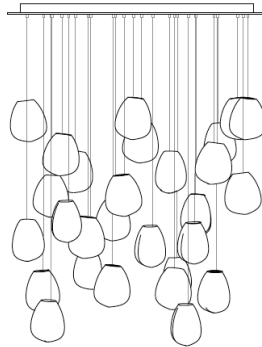

73V

Design: Omer Arbel

Description

Suspension lamp with braided metal coaxial cable and brushed nickel or white powder coated canopy. It is created as the result from blowing molten glass into a folded, heat-resistant ceramic fabric. The resulting shape has a formal and textural expression intuitively associated with fabric, which becomes permanent as it cools. A light source is positioned at the top of each pendant, accentuating the volumetric perception of the piece as well as the gradation of colour. Pendants available in Clear, grey 1, purple 1, blue 1, opaque white 1, opaque green 1 and opaque blue 1. Designed by Bocci.

73V

Dimensions

- 73.11V Rectangle:** 33"1/2W x 11"1/8D. With 11 pendants.
- 73.11V Square:** 20"W x 20"D. With 11 pendants.
- 73.16V Rectangle:** 39"3/8W x 14"5/8D. With 16 pendants.
- 73.16V Square:** 23"5/8W x 23"5/8D. With 16 pendants.
- 73.20V Rectangle:** 52"W x 11"7/8D. With 20 pendants.
- 73.28V Rectangle:** 52"W x 17"1/2D. With 28 pendants.
- 73.28V Square:** 29"3/4W x 29"3/4D. With 28 pendants.

Pendant

Pendant: 6"1/2 - 8"W x 7"- 9"H aprox.

Standard

Fixed length.
Random canopies.

73.11V Rectangle

73.11V Square

73.16V Rectangle

73.16V Square

adjustable
up to
118"1/8
standard

adjustable
up to
1200"3/4
custom

73V

73.20V Rectangle

73.28V Rectangle

73.28V Square

adjustable
up to
118" 1/8
standard

adjustable
up to
1200" 3/4
custom