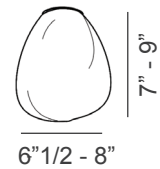

73V

Dimensions

- 73.11V Rectangle:** 33"1/2W x 11"1/8D. With 11 pendants.
- 73.11V Square:** 20"W x 20"D. With 11 pendants.
- 73.16V Rectangle:** 39"3/8W x 14"5/8D. With 16 pendants.
- 73.16V Square:** 23"5/8W x 23"5/8D. With 16 pendants.
- 73.20V Rectangle:** 52"W x 11"7/8D. With 20 pendants.
- 73.28V Rectangle:** 52"W x 17"1/2D. With 28 pendants.
- 73.28V Square:** 29"3/4W x 29"3/4D. With 28 pendants.

Pendant

Pendant: 6"1/2 - 8"W x 7"- 9"H aprox.

Standard

Fixed length.
Random canopies.

73.11V Rectangle

73.11V Square

73.16V Rectangle

73.16V Square