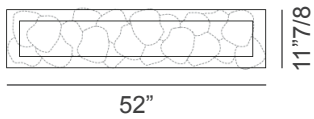

73V

73.20V Rectangle