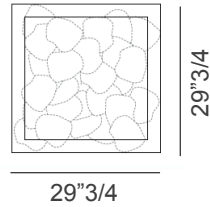

73V

Dimensions

- 73.11V Rectangle:** 33"1/2W x 11"1/8D. With 11 pendants.
- 73.11V Square:** 20"W x 20"D. With 11 pendants.
- 73.16V Rectangle:** 39"3/8W x 14"5/8D. With 16 pendants.
- 73.16V Square:** 23"5/8W x 23"5/8D. With 16 pendants.
- 73.20V Rectangle:** 52"W x 11"7/8D. With 20 pendants.
- 73.28V Rectangle:** 52"W x 17"1/2D. With 28 pendants.
- 73.28V Square:** 29"3/4W x 29"3/4D. With 28 pendants.

Pendant

Pendant: 6"1/2 - 8"W x 7"- 9"H aprox.

Standard

Fixed length.
Random canopies.

73.11V Rectangle

73.11V Square

73.16V Rectangle

73.16V Square

adjustable
up to
118"1/8
standard

adjustable
up to
1200"3/4
custom

73V

73.20V Rectangle

73.28V Rectangle

73.28V Square

adjustable
up to
118" 1/8
standard

adjustable
up to
1200" 3/4
custom