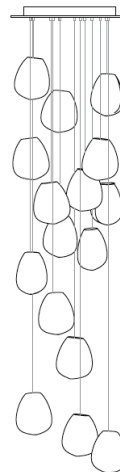

73V

Design: Omer Arbel

Description

Suspension lamp with braided metal coaxial cable and brushed nickel or white powder coated canopy. It is created as the result from blowing molten glass into a folded, heat-resistant ceramic fabric. The resulting shape has a formal and textural expression intuitively associated with fabric, which becomes permanent as it cools. A light source is positioned at the top of each pendant, accentuating the volumetric perception of the piece as well as the gradation of colour. Pendants available in Clear, grey 1, purple 1, blue 1, opaque white 1, opaque green 1 and opaque blue 1. Designed by Bocci.

Finishes and materials

Structure: Braided metal coaxial cable.

Canopy: Brushed nickel or white powder coated.

Pendants: Clear, grey 1, purple 1, blue 1, opaque white 1, opaque green 1 and opaque blue 1.

(For more specifications, please refer to "Finishes & Materials")

73V

Dimensions

- 73.11V Rectangle:** 33"1/2W x 11"1/8D. With 11 pendants.
- 73.11V Square:** 20"W x 20"D. With 11 pendants.
- 73.16V Rectangle:** 39"3/8W x 14"5/8D. With 16 pendants.
- 73.16V Square:** 23"5/8W x 23"5/8D. With 16 pendants.
- 73.20V Rectangle:** 52"W x 11"7/8D. With 20 pendants.
- 73.28V Rectangle:** 52"W x 17"1/2D. With 28 pendants.
- 73.28V Square:** 29"3/4W x 29"3/4D. With 28 pendants.

Pendant

Pendant: 6"1/2 - 8"W x 7"- 9"H aprox.

Standard

Fixed length.
Random canopies.

73.11V Rectangle

73.11V Square

73.16V Rectangle

73.16V Square