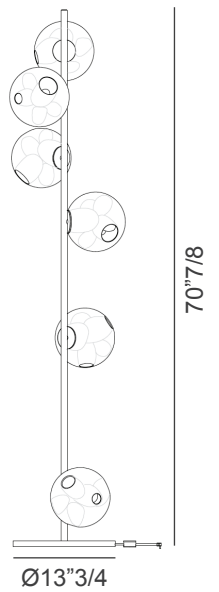

38V Stem

Design: Omer Arbel

Description

Floor lamp with structure in black or brass finish, a 13³/₄ diameter base and a 92¹/₂ long flexible cable with a dial control for on/off/dimming. Made with clear glass exterior spheres and milk white interior lamp holder cavities. A large glass sphere is blown with a multitude of haphazard interior cavities, which intersect and collide in unpredictable ways. Designed by Bocci.

Dimensions

- 38.3Vsf a)** 35³/₈H with 3 pendants.
- 38.3Vsf b)** 70⁷/₈H with 3 pendants.
- 38.6sf)** 70⁷/₈H with 6 pendants.

Base: Ø13³/₄

Pendant: 7¹/₂ - 8¹/₄ aprox.

Pendant

± 7¹/₂ - 8¹/₄

38.3sf a

38.3sf b

38.6sf

Finishes and materials

Structure: Black or brass finish.

Pendants: Clear glass exterior spheres and milk white interior lamp holder cavities.

(For more specifications, please refer to "Finishes & Materials")