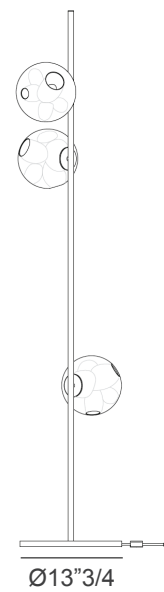

38V Stem

Design: Omer Arbel

Description

Floor lamp with structure in black or brass finish, a 13³/₄ diameter base and a 92¹/₂ long flexible cable with a dial control for on/off/dimming. Made with clear glass exterior spheres and milk white interior lamp holder cavities. A large glass sphere is blown with a multitude of haphazard interior cavities, which intersect and collide in unpredictable ways. Designed by Bocci.

Dimensions

- 38.3Vsf a)** 35³/₈H with 3 pendants.
- 38.3Vsf b)** 70⁷/₈H with 3 pendants.
- 38.6sf)** 70⁷/₈H with 6 pendants.

Base: Ø13³/₄

Pendant: 7¹/₂ - 8¹/₄ aprox.

Pendant

± 7¹/₂ - 8¹/₄

38.3sf a

38.3sf b

38.6sf

Finishes and materials

Structure: Black or brass finish.

Pendants: Clear glass exterior spheres and milk white interior lamp holder cavities.

(For more specifications, please refer to "Finishes & Materials")