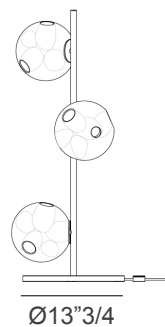

38V Stem

Design: Omer Arbel

Description

Floor lamp with structure in black or brass finish, a 13³/₄ diameter base and a 92¹/₂ long flexible cable with a dial control for on/off/dimming. Made with clear glass exterior spheres and milk white interior lamp holder cavities. A large glass sphere is blown with a multitude of haphazard interior cavities, which intersect and collide in unpredictable ways. Designed by Bocci.

Dimensions

- 38.3Vsf a)** 35³/₈H with 3 pendants.
- 38.3Vsf b)** 70⁷/₈H with 3 pendants.
- 38.6sf)** 70⁷/₈H with 6 pendants.

Base: Ø13³/₄

Pendant: 7¹/₂ - 8¹/₄ aprox.

Pendant

± 7¹/₂ - 8¹/₄

38.3sf a

38.3sf b

38.6sf

Finishes and materials

Structure: Black or brass finish.

Pendants: Clear glass exterior spheres and milk white interior lamp holder cavities.

(For more specifications, please refer to "Finishes & Materials")