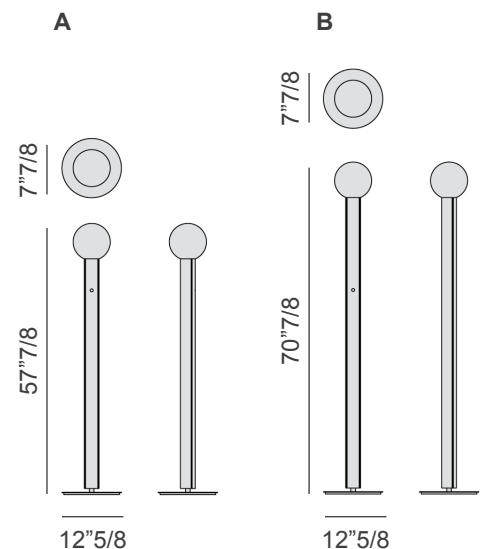

Lum

Design: D. Dolcini

Description

Floor lamp in solid canaletto walnut or ash wood with metal base in Bronzoro finish and diffuser in white opal glass. Integrated dimmable touch switch. Bulb: 1 x E26 max 10W (maximum diameter 2"5/8). Made in Italy.

Dimensions

- A) 12"5/8W x 7"7/8D x 57"7/8H
B) 12"5/8W x 7"7/8D x 70"7/8H

Finishes and materials

Structure: Canaletto walnut, ash wenge stained, ash canapa stained or ash caffè stained wood.

Base: Bronzoro metal.

Diffuser: White opal glass.

(For more specifications, please refer to "Finishes & Materials")