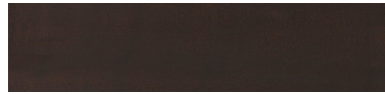

Product: Quadrifoglio Side Table

LEGS

Wood

Canaletto Walnut

Canaletto Walnut Moka Stained

Canaletto Walnut Wenge Stained

Natural Ash

Ash Moka Stained

Ash Canaletto Walnut Stained

Ash Wenge Stained

Ash Canapa Stained

Ash Caffè Stained

Matt Lacquered Closed Pore

White Ral

Ivory Ral

Chocolate Ral

Black Ral

Argilla Ral

Piombo

Granata

Piistacchio Pantone

Avio Pantone

Iron Ral

Matt Lacquered Open Pore