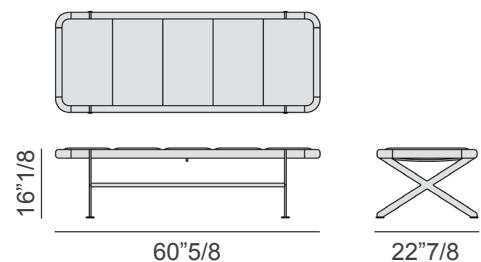

Axxia

Design: T. Colzani

Description

Rectangular bench covered in the fabrics or leathers of the collection with metal structure in Bronzoro finish and solid canaletto walnut seat frame.
Made in Italy.

Dimensions

60"5/8W x 22"7/8D x 16"1/8H
Seat height: 16"1/8

Finishes and materials

Structure: Bronzoro metal.

Seat frame: Canaletto walnut, canaletto walnut moka stained, canaletto walnut wenge stained or matt lacquered closed pore wood.