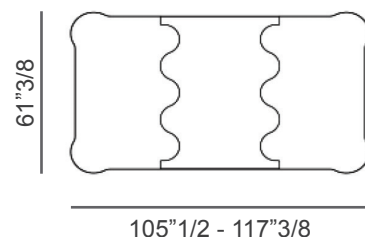

Legs: Lacquered wood with steel profiles.

(For more specifications, please refer to "Finishes & Materials")

Dimensions

8 feet: 102³/₈W x 58¹/₄D x 31¹/₂H
Playing surface: 88¹/₈W x 44"D

9 feet: 114¹/₈W x 64¹/₈D x 31¹/₂H
Playing surface: 100"W x 50"D

Dimensions

Cue Rack:

Frame (rectangular): 76"W x 6"5/8D x 74"H

Body (curved): 53"1/8W x 6"5/8D x 68"7/8H

Suspension Lamp:

96"3/8W x 41"3/8D x 6"5/8H

Removable Dining top:

8 feet Pool Table: 105"1/2W x 61"3/8D

9 feet Pool Table: 117"3/8W x 67"3/8D

Cues:

A) 57" long

B) 63" long

Balls:

Snooker pool: Ø2"

American pool: Ø2"1/4

(For more specifications, please refer to "Finishes & Materials")