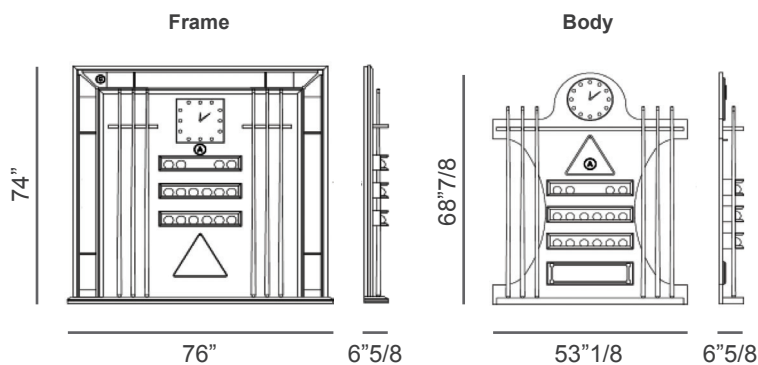

Legs: Lacquered wood with steel profiles.

(For more specifications, please refer to "Finishes & Materials")

Dimensions

8 feet: 102³/₈W x 58¹/₄D x 31¹/₂H
Playing surface: 88¹/₈W x 44"D

9 feet: 114¹/₈W x 64¹/₈D x 31¹/₂H
Playing surface: 100"W x 50"D

Desire

Optional accessories:

- **Cue Rack:** Rectangular (DE.POC.BD.195) or curved (DE.POC.BD.195) cue rack with shelves for 16 balls and space for 6 cues. With lacquered triangle and quartz clock. Lacquered frame with decorative inserts and steel profiles. Structure in lacquered wood Matt, Soft Touch or Glossy. Finishes matching the ones of the pool table or to be defined.
- **Suspension Lamp (DE.POL.8/9):** LED lamp with decorative inserts and steel details. Lacquered structure. Finishes matching the ones of the pool table or to be defined.
- **Removable Dining top:** Structure divided in 3 pieces. Lacquered finish matching the pool table or to be defined.
- **Cues set:** Qty. 6 cues in wood.
- **Balls set:** Qty. 16 billiard balls.
- **Brush cloth:** Qty. 1 felt cleaner that works by static electricity and by capillarity. Removes chalk and dust on Simonis cloth.

Dimensions

Cue Rack:

Frame (rectangular): 76"W x 6"5/8D x 74"H

Body (curved): 53"1/8W x 6"5/8D x 68"7/8H

Suspension Lamp:

96"3/8W x 41"3/8D x 6"5/8H

Removable Dining top:

8 feet Pool Table: 105"1/2W x 61"3/8D

9 feet Pool Table: 117"3/8W x 67"3/8D

Cues:

A) 57" long

B) 63" long

Balls:

Snooker pool: Ø2"

American pool: Ø2"1/4

(For more specifications, please refer to "Finishes & Materials")