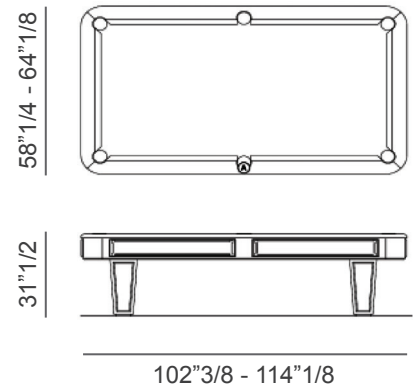

Desire

Description

Professional 8ft or 9ft Pool Table with solid wood framework. Playing surface made of solid, smooth slate slab covered with pool cloth by leading company Simonis, available in different colors. Pockets covered with leather. Lacquered wooden edges with decorative inserts and steel profiles. Lacquered wooden legs with steel profiles. Optional accessories: Cue rack, Cues and balls set, Suspension lamp. Made in Italy.

Legs: Lacquered wood with steel profiles.

(For more specifications, please refer to "Finishes & Materials")

Dimensions

8 feet: 102³/₈W x 58¹/₄D x 31¹/₂H
Playing surface: 88¹/₈W x 44"D

9 feet: 114¹/₈W x 64¹/₈D x 31¹/₂H
Playing surface: 100"W x 50"D

Dimensions

Cue Rack:

Frame (rectangular): 76"W x 6"5/8D x 74"H

Body (curved): 53"1/8W x 6"5/8D x 68"7/8H

Suspension Lamp:

96"3/8W x 41"3/8D x 6"5/8H

Removable Dining top:

8 feet Pool Table: 105"1/2W x 61"3/8D

9 feet Pool Table: 117"3/8W x 67"3/8D

Cues:

A) 57" long

B) 63" long

Balls:

Snooker pool: Ø2"

American pool: Ø2"1/4

(For more specifications, please refer to "Finishes & Materials")