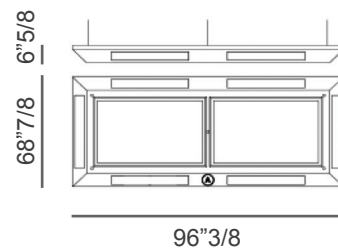

Legs: Lacquered wood with steel profiles.

(For more specifications, please refer to "Finishes & Materials")

Dimensions

8 feet: 102³/₈W x 58¹/₄D x 31¹/₂H
Playing surface: 88¹/₈W x 44"D

9 feet: 114¹/₈W x 64¹/₈D x 31¹/₂H
Playing surface: 100"W x 50"D

Dimensions

Cue Rack:

Frame (rectangular): 76"W x 6"5/8D x 74"H

Body (curved): 53"1/8W x 6"5/8D x 68"7/8H

Suspension Lamp:

96"3/8W x 41"3/8D x 6"5/8H

Removable Dining top:

8 feet Pool Table: 105"1/2W x 61"3/8D

9 feet Pool Table: 117"3/8W x 67"3/8D

Cues:

A) 57" long

B) 63" long

Balls:

Snooker pool: Ø2"

American pool: Ø2"1/4

(For more specifications, please refer to "Finishes & Materials")