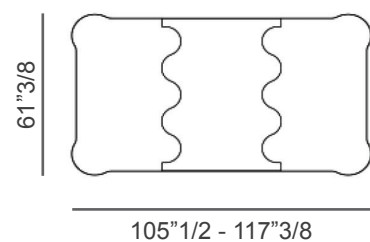

Legs: Gold or chrome plated steel with European leather parts.

(For more specifications, please refer to "Finishes & Materials")

Dimensions

8 feet: 105"1/2W x 61"3/8D x 31"H
Playing surface: 88"1/8W x 44"D

9 feet: 117"1/8W x 67"1/8D x 31"H
Playing surface: 100"W x 50"D

New Desire

Optional accessories:

- **Cue Rack (LE.POC.CB.158):** Cue rack composed by 2 hanging cabinets with doors. Beveled rhombus-shaped mirror on the doors. One cabinet with shelf for 6 cues and the other cabinet with shelves for 16 balls and a lacquered triangle. Lacquered structure in Matt, Soft Touch or Glossy finish, matching the pool table or to be defined.
- **Removable Dining top:** Structure divided in 3 pieces. Lacquered finish matching the pool table or to be defined.
- **Cues set:** Qty. 6 cues in wood.
- **Balls set:** Qty. 16 billiard balls.
- **Brush cloth:** Qty. 1 felt cleaner that works by static electricity and by capillarity. Removes chalk and dust on Simonis cloth.

Dimensions

Cue Rack:

22"7/8W x 7"1/2D x 62"1/8H (each cabinet)

Removable Dining top:

For 8 feet Pool Table:

105"1/2W x 61"3/8D

For 9 feet Pool Table:

117"3/8W x 67"3/8D

Cues:

A) 57" long

B) 63" long

Balls:

Snooker pool: Ø2"

American pool: Ø2"1/4

(For more specifications, please refer to "Finishes & Materials")