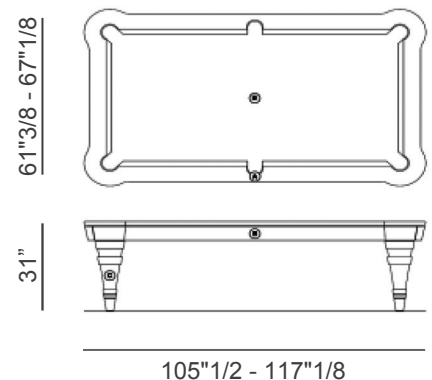

Legs: Gold or chrome plated steel with European leather parts.

(For more specifications, please refer to "Finishes & Materials")

Dimensions

8 feet: 105"1/2W x 61"3/8D x 31"H
Playing surface: 88"1/8W x 44"D

9 feet: 117"1/8W x 67"1/8D x 31"H
Playing surface: 100"W x 50"D

New Desire

Optional accessories:

- **Cue Rack (LE.POC.CB.158):** Cue rack composed by 2 hanging cabinets with doors. Beveled rhombus-shaped mirror on the doors. One cabinet with shelf for 6 cues and the other cabinet with shelves for 16 balls and a lacquered triangle. Lacquered structure in Matt, Soft Touch or Glossy finish, matching the pool table or to be defined.
- **Removable Dining top:** Structure divided in 3 pieces. Lacquered finish matching the pool table or to be defined.
- **Cues set:** Qty. 6 cues in wood.
- **Balls set:** Qty. 16 billiard balls.
- **Brush cloth:** Qty. 1 felt cleaner that works by static electricity and by capillarity. Removes chalk and dust on Simonis cloth.

Dimensions

Cue Rack:

22"7/8W x 7"1/2D x 62"1/8H (each cabinet)

Removable Dining top:

For 8 feet Pool Table:

105"1/2W x 61"3/8D

For 9 feet Pool Table:

117"3/8W x 67"3/8D

Cues:

A) 57" long

B) 63" long

Balls:

Snooker pool: Ø2"

American pool: Ø2"1/4

(For more specifications, please refer to "Finishes & Materials")