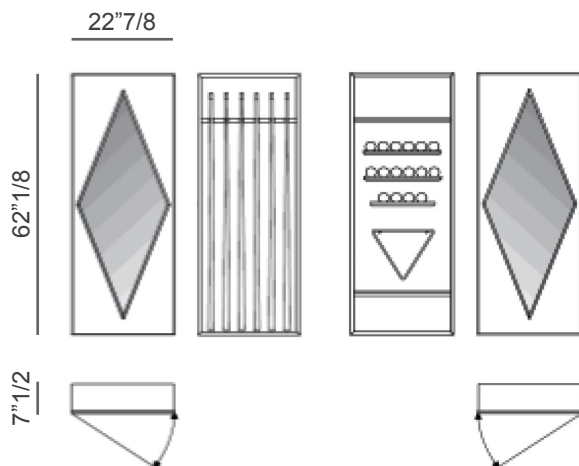

Legs: Gold or chrome plated steel with European leather parts.

(For more specifications, please refer to "Finishes & Materials")

Dimensions

8 feet: 105"1/2W x 61"3/8D x 31"H
Playing surface: 88"1/8W x 44"D

9 feet: 117"1/8W x 67"1/8D x 31"H
Playing surface: 100"W x 50"D

New Desire

Optional accessories:

- **Cue Rack (LE.POC.CB.158):** Cue rack composed by 2 hanging cabinets with doors. Beveled rhombus-shaped mirror on the doors. One cabinet with shelf for 6 cues and the other cabinet with shelves for 16 balls and a lacquered triangle. Lacquered structure in Matt, Soft Touch or Glossy finish, matching the pool table or to be defined.
- **Removable Dining top:** Structure divided in 3 pieces. Lacquered finish matching the pool table or to be defined.
- **Cues set:** Qty. 6 cues in wood.
- **Balls set:** Qty. 16 billiard balls.
- **Brush cloth:** Qty. 1 felt cleaner that works by static electricity and by capillarity. Removes chalk and dust on Simonis cloth.

Dimensions

Cue Rack:

22"7/8W x 7"1/2D x 62"1/8H (each cabinet)

Removable Dining top:

For 8 feet Pool Table:

105"1/2W x 61"3/8D

For 9 feet Pool Table:

117"3/8W x 67"3/8D

Cues:

A) 57" long

B) 63" long

Balls:

Snooker pool: Ø2"

American pool: Ø2"1/4

(For more specifications, please refer to "Finishes & Materials")