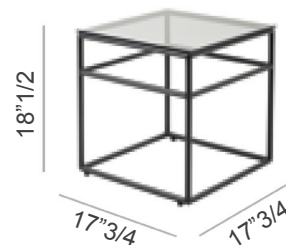

## *Description*

Side table with cylindrical tubular metal structure painted with epoxy powder, available in black, taupe, and white color. Top in smoked glass. Made in Italy.

## *Dimensions*

17"3/4W x 17"3/4D x 18"1/2H