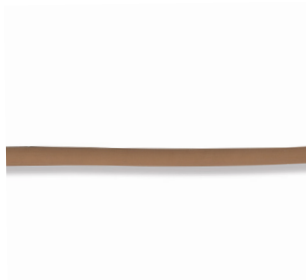

Product: Agra Chair

FRAME

Metal

Anthracite embossed
lacquered finish

White embossed
lacquered finish

Stainless Steel

Inox AISI 316L polished

WEAVING

Rope

White matt PVC
J7 / Ø5/32"

Havana matt PVC
G1 / Ø5/32"

Anthracite matt PVC
G2 / Ø5/32"

Moka synthetic
K1 / Ø5/32"