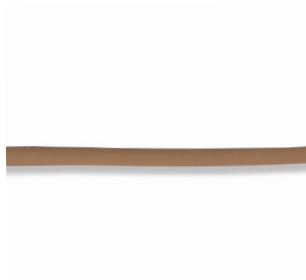

Product: Agra Armchair

FRAME

Metal

Anthracite embossed
lacquered finish

White embossed
lacquered finish

Stainless Steel

Inox AISI 316L polished

WEAVING

Rope

White matt PVC
J7 / Ø5/32"

Havana matt PVC
G1 / Ø5/32"

Anthracite matt PVC
G2 / Ø5/32"

Moka synthetic
K1 / Ø5/32"