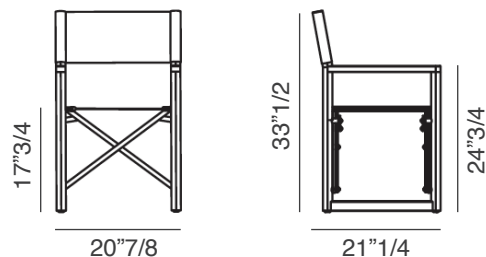

Victor

Design: R&D

Description

Movie director armchair with certified teak wood frame.
Backrest and seating in white or grey brown Batyline fabric.
Made in Italy.

Dimensions

20"7/8W x 21"1/4D x 33"1/2H

Seat height: 17"3/4

Armrest height: 24"3/4

Finishes and materials

Structure: Teak wood.

Seat and backrest: White Batyline or Texture Grey Brown.

(For more specifications, please refer to "Finishes & Materials")