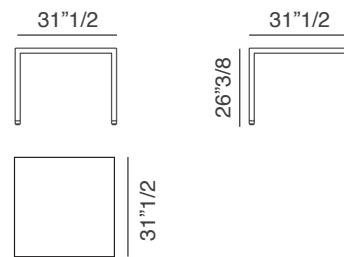

### Dimensions

#### Victor

A) 31"1/2W x 31"1/2D x 29"1/4H

B) 35"3/8W x 35"3/8D x 29"1/4H

#### Victor Low

Low A) 31"1/2W x 31"1/2D x 26"3/8H

Low B) 35"3/8W x 35"3/8D x 26"3/8H

A

Low A

B

Low B