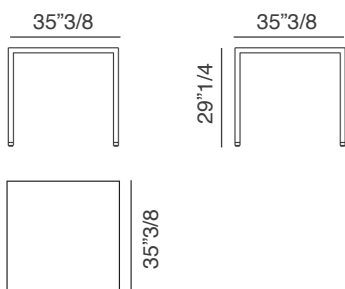

### Dimensions

#### Victor

A) 31"1/2W x 31"1/2D x 29"1/4H

B) 35"3/8W x 35"3/8D x 29"1/4H

#### Victor Low

Low A) 31"1/2W x 31"1/2D x 26"3/8H

Low B) 35"3/8W x 35"3/8D x 26"3/8H

A

Low A

B

Low B