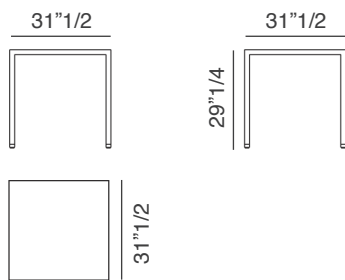

### Dimensions

#### Victor

A) 31"1/2W x 31"1/2D x 29"1/4H

B) 35"3/8W x 35"3/8D x 29"1/4H

#### Victor Low

Low A) 31"1/2W x 31"1/2D x 26"3/8H

Low B) 35"3/8W x 35"3/8D x 26"3/8H

A

Low A

B

Low B