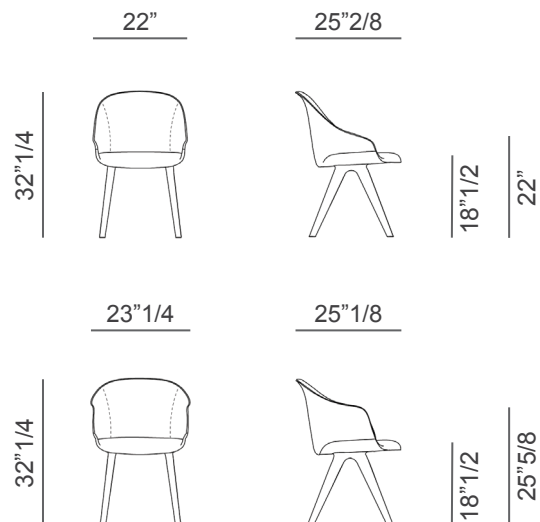

Dimensions

Chair:

22"W x 25"1/8D x 32"1/4H

Seat height: 18"1/2

Armrest height: 22"

Armchair:

23"1/4W x 25"1/8D x 32"1/4H

Seat height: 18"1/2

Armrest height: 25"5/8

Finishes and materials

Cover: C.O.M. fabric, fabric cat. 1/2/3/4, eco-leather cat. 2/3 or leather cat. A/B/C.

Legs & Seat detail: Ash or Canaletto walnut.

(For more specifications, please refer to "Finishes & Materials")