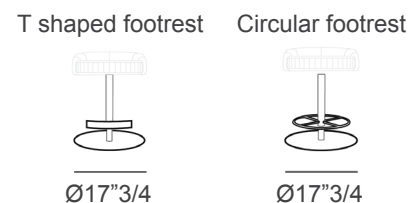

Finishes and materials

Structure: Chrome or black chrome metal, or bronzed brass.
Covering: Fabric, eco-leather or leather.