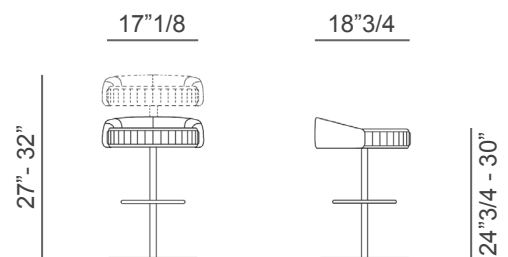

## Description

Stool with seat padded in fire retardant polyurethane foam and pleated perimeter. Available with or without low backrest. Metal swivel central base with gas-height adjustment system. Circular or "T" shaped footrest. Finishes and covers as per collection. Made in Italy.

## Dimensions

17"1/8W x 18"3/4D x 27"minH  
 MaxH: 32"  
**Seat height:** Min.24"3/4, Max.30"  
**Base plate:** Ø17"3/4