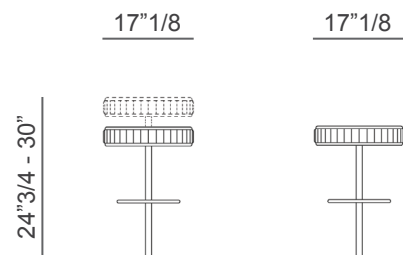

## Description

Stool with seat padded in fire retardant polyurethane foam and pleated perimeter. Available with or without low backrest. Metal swivel central base with gas-height adjustment system. Circular or "T" shaped footrest. Finishes and covers as per collection. Made in Italy.

## Dimensions

Ø17"1/8 x 27"minH  
 MaxH: 32"  
**Base plate:** Ø17"3/4