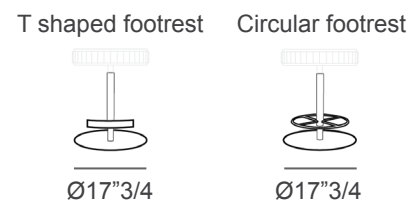

Finishes and materials

Structure: Chrome or black chrome metal, or bronzed brass.
Covering: Fabric, eco-leather or leather.