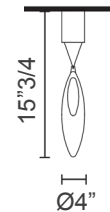

Anima

Design: Manuel Vivian

Description

Ceiling lamp with metal mount in matt white finish. Handworked and blown hanging crystal drop in Silver glass or in Aquamarine glass. Made in Italy.

Dimensions

Ø4" x 15"3/4H

Finishes and materials

Mount: Matt white metal (V95).

Drop: Silver (ARG) or Aquamarine (AZZ) glass.

Light source:

1 x GU10 x 35Wmax or

1 x E12 x 40Wmax

(For more specifications, please refer to "Finishes & Materials")