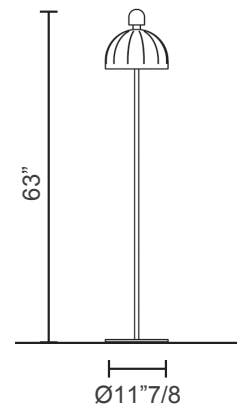

Cupole

Design: Marco Zito

Description

Floor lamp with metal frame available in many different colors. LED lighting.
UL Approved. Made in Italy.

Dimensions

Ø11"7/8 x 63"H

Finishes and materials

Frame: Metal in the following finishes: Embossed black (V91), Embossed White (V98), Burgundy (V33), Silk grey (V73), Dark grey (V72), Antique pink (V34), Sapphire blue (V54) or Painted matt gold (V99).

Light source:

DOWN LED x 6W CRI → 80, 3000K - 900 lm

Dimmable: OWN BUTTON

UL Approved.

(For more specifications, please refer to "Finishes & Materials")