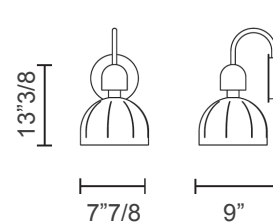

Cupole

Design: Marco Zito

Description

Wall lamp with metal frame available in many different colors. LED lighting. UL approved. Made in Italy.

Dimensions

7"7/8W x 9"D x 13"3/8H

Finishes and materials

Frame: Metal in the following finishes: Embossed black (V91), Embossed White (V98), Burgundy (V33), Silk grey (V73), Dark grey (V72), Antique pink (V34), Sapphire blue (V54) or Painted matt gold (V99).

Light source:

DOWN LED x 6W CRI → 80, 3000K - 900 lm

Dimmable: PUSH + 1-10V

UL Approved

(For more specifications, please refer to "Finishes & Materials")