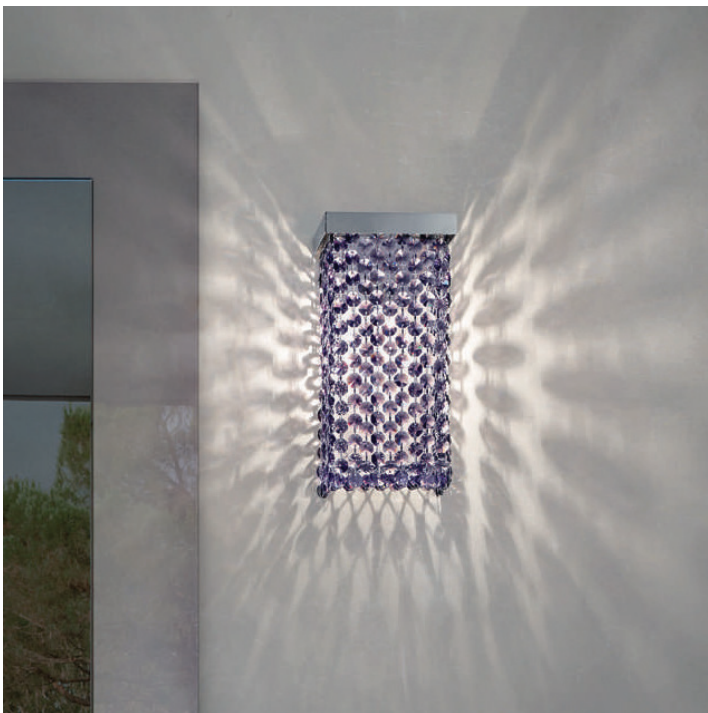

Cubo

Design: m_p studio

Description

Wall lamp with metal frame in shiny chrome finishing with transparent or colored crystal pendants. Available crystals: Italian transparent glass drops (half cut glass), Transparent crystal drops (cut crystal) or Transparent Crystals drops from Swarovsky®. UL Approved. Made in Italy.

Dimensions

A/Square

Wall Applique ■ SQUARE

5"W x 5"D x 7"7/8H
Light source: 1 x E12 x 40W

Finishes and materials

Frame: Shiny chrome finish.

Pendants: Transparent or colored crystals: Italian transparent glass drops (half cut glass), Transparent crystal drops (cut crystal) or Transparent Crystals drops from Swarovsky®.