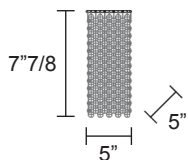

Cubo

Design: m_p studio

Description

Wall lamp with metal frame in shiny chrome finishing with transparent or colored crystal pendants. Available crystals: Italian transparent glass drops (half cut glass), Transparent crystal drops (cut crystal) or Transparent Crystals drops from Swarovsky®. UL Approved. Made in Italy.

Dimensions

A/Square

Wall Applique ■ SQUARE

5"W x 5"D x 7"7/8H
Light source: 1 x E12 x 40W

Finishes and materials

Frame: Shiny chrome finish.

Pendants: Transparent or colored crystals: Italian transparent glass drops (half cut glass), Transparent crystal drops (cut crystal) or Transparent Crystals drops from Swarovsky®.