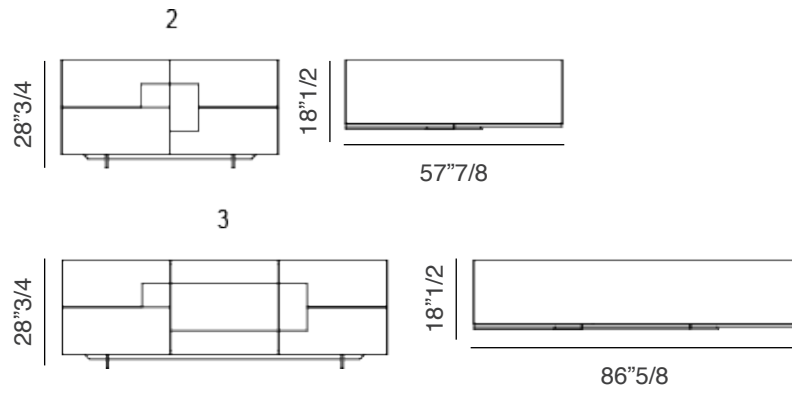

*(For more specifications, please refer to "Finishes & Materials")*

Torino Sideboard 2: 57"7/8W x 18"1/2D x 28"3/4H

Torino Sideboard 3: 86"5/8W x 18"1/2D x 28"3/4H