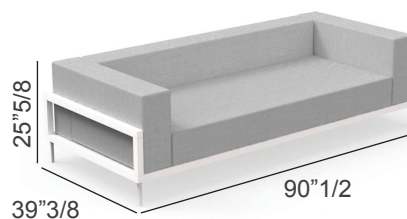

Cleo Alu

Design: Marco Acerbis

Description

Three seater sofa with powder coated aluminum structure available in two different colors: White or graphite. Two types of fabrics: grey for the white frame; dark grey for the graphite frame. Cushions with removable covers, easy to wash and weather resistant. Quick dry foam padding. Decorative cushions are available as an optional. Made in Italy.

Dimensions

90"1/2W x 39"3/8D x 25"5/8H
Seat height: 15"3/4

Decorative cushions
19"5/8 X 19"5/8

Finishes and materials

Combinations

A) Structure: White (A12) aluminum / **Cover:** Light grey (C83) fabric.

B) Structure: Graphite (A14) aluminum / **Cover:** Dark grey (C81) fabric.

Optional decorative cushions: Dark grey (C81), Light grey (C83), White (C84), Green (C85), Blue (C86) or Red (C87) fabric.

(For more specifications, please refer to "Finishes & Materials")