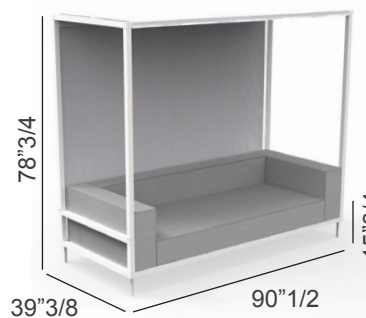

Cleo Alu

Design: Marco Acerbis

Description

Three seater sofa with canopy and roman blinds curtain. Made with powder coated aluminum structure available in two different colors: White or graphite. Two types of fabrics: grey for the white structure; dark grey for the graphite one. Cushions with removable covers, easy to wash and weather resistant. Quick dry foam padding. Decorative cushions are available as an optional. Made in Italy.

Dimensions

90"1/2W x 39"3/8D x 78"3/4H

Seat height: 15"3/4

Decorative cushions

19"5/8 X 19"5/8

Finishes and materials

Combinations

A) Structure: White (A12) aluminum / **Cover:** Light grey (C83) fabric.

B) Structure: Graphite (A14) aluminum / **Cover:** Dark grey (C81) fabric.

Optional decorative cushions: Dark grey (C81), Light grey (C83), White (C84), Green (C85), Blue (C86) or Red (C87) fabric.

(For more specifications, please refer to "Finishes & Materials")