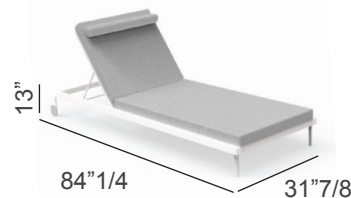

### *Description*

Lounger with powder coated aluminum structure available in two different colors: White or graphite. Two types of fabrics: grey for the white structure; dark grey for the graphite one. Cushions with removable covers, easy to wash and weather resistant. Quick dry foam padding. The backrest is reclinable. It has wheels and can be stacked. Made in Italy.

### *Dimensions*

84"1/4W x 31"7/8D x 13"H

#### **Combinations**

**A) Structure:** White (A12) aluminum / **Cover:** Light grey (C83) fabric.

**B) Structure:** Graphite (A14) aluminum / **Cover:** Dark grey (C81) fabric.

(For more specifications, please refer to "Finishes & Materials")