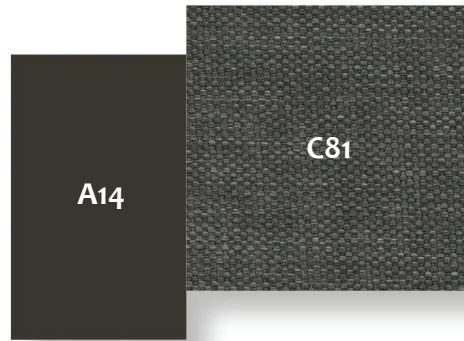

## COMBINATIONS

---

### Combination A

**Structure:** White aluminum (A12)  
**Cover:** Light grey fabric (C83)

### Combination B

**Structure:** Graphite aluminum (A14)  
**Cover:** Dark grey fabric (C81)