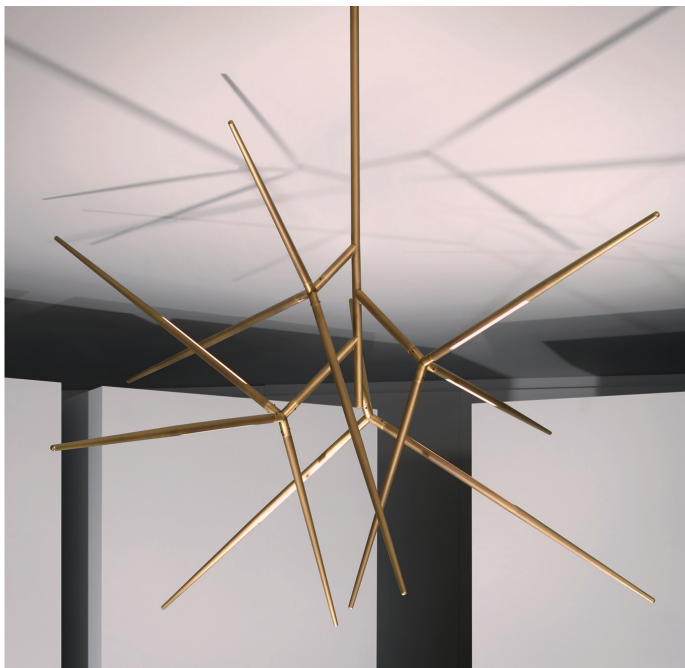

Spear

Design: Massimo Tonetto

Description

Ceiling lamp with direct and indirect light. Metal structure with polished black nickel, matt black nickel or light burnished brass finish.

- . Dimmable 0-10V.
- . Dimmable ballast included.

Supply: terminal block.

Available in two sizes.

Spear lamp light source:

1x26W LED 3325lm 2700°K CRI80

Spear small lamp light source:

1x18W LED 2280lm 2700°K CRI80

Made in Italy.

Dimensions

Spear: 63"W x 63"D x 38"5/8H

Spear small: 37"W x 38"1/8D x 38"5/8H

Spear

63"

Spear small

37"

38"5/8

38"1/8

Finishes and materials

Structure: Polished black nickel or matt black nickel metal or light burnished brass*.

*Burnished brass finish on metal base

(For more specifications, please refer to "Finishes & Materials")