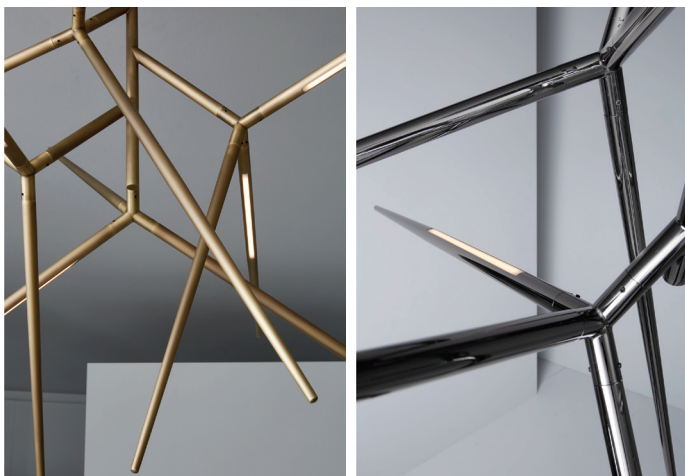

Spear

Design: Massimo Tonetto

Description

Ceiling lamp with direct and indirect light. Metal structure with polished black nickel, matt black nickel or light burnished brass finish.

- . Dimmable 0-10V.
- . Dimmable ballast included.

Supply: terminal block.

Available in two sizes.

Spear lamp light source:

1x26W LED 3325lm 2700°K CRI80

Spear small lamp light source:

1x18W LED 2280lm 2700°K CRI80

Made in Italy.

Dimensions

Spear: 63"W x 63"D x 38"5/8H

Spear small: 37"W x 38"1/8D x 38"5/8H

Spear

63"

Spear small

37"

38"5/8

38"1/8

Finishes and materials

Structure: Polished black nickel or matt black nickel metal or light burnished brass*.

*Burnished brass finish on metal base

(For more specifications, please refer to "Finishes & Materials")