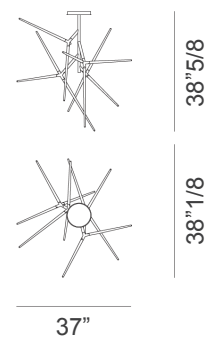

Spear

Design: Massimo Tonetto

Description

Ceiling lamp with direct and indirect light. Metal structure with polished black nickel, matt black nickel or light burnished brass finish.

- . Dimmable 0-10V.
- . Dimmable ballast included.

Supply: terminal block.

Available in two sizes.

Spear lamp light source:

1x26W LED 3325lm 2700°K CRI80

Spear small lamp light source:

1x18W LED 2280lm 2700°K CRI80

Made in Italy.

Dimensions

Spear: 63"W x 63"D x 38"5/8H

Spear small: 37"W x 38"1/8D x 38"5/8H

Spear

63"

Spear small

37"

38"5/8

38"1/8