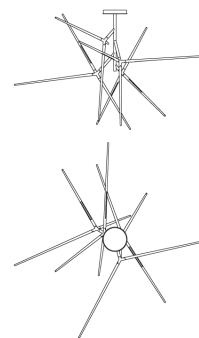

Spear

Design: Massimo Tonetto

Description

Ceiling lamp with direct and indirect light. Metal structure with polished black nickel, matt black nickel or light burnished brass finish.

- . Dimmable 0-10V.
- . Dimmable ballast included.

Supply: terminal block.

Available in two sizes.

Spear lamp light source:

1x26W LED 3325lm 2700°K CRI80

Spear small lamp light source:

1x18W LED 2280lm 2700°K CRI80

Made in Italy.

Dimensions

Spear: 63"W x 63"D x 38"5/8H

Spear small: 37"W x 38"1/8D x 38"5/8H

Spear

63"

Spear small

37"

38"5/8

38"1/8

Finishes and materials

Structure: Polished black nickel or matt black nickel metal or light burnished brass*.

*Burnished brass finish on metal base

(For more specifications, please refer to "Finishes & Materials")