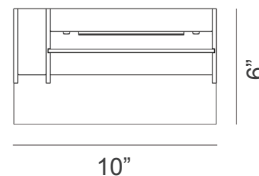

Supply: Power cord.

Light source:

Plate LED 500mA 18V 9W 2700 K
900lm Dimmable.

Made in Italy.

Dimensions

10"W x 6"D x 10"H

Cable length: 90" 1/2

Finishes and materials